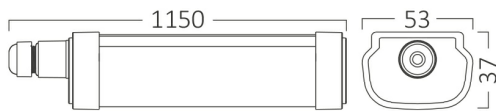

PRODUCT DATASHEET

MODEL NO BT07-01230

DESCRIPTION BRY-PROLINE-IPG-S-32W-6500K-IP65-WATERPROOF LIGHT

Luminare is intended to use in outdoor applications

General Characteristics

Model No	:	BT07-01230
Main Family	:	Outdoor Lighting
Sub Family	:	LED Waterproof Light
Type	:	Waterproof
Body Color	:	White
Lamp Shape	:	Non-Directional
Dimmable	:	Not-Dimmable
Light Source	:	LED
Warranty	:	2 years
Class	:	Class II
IP	:	IP65
IK	:	IK06

Electrical Characteristics

Lifetime	:	20000 h
Voltage	:	220-240V
Power Factor	:	>0,9
Material	:	PC
Working Temperature	:	-20 C+40 C
Frequency	:	50-60 Hz

Package Informations

N.W.	:	5,90 kgs
G.W.	:	7,90 kgs
PCS/CTN	:	20 pcs
Length	:	1165 mm
Width	:	260 mm
Height	:	230 mm
EAN	:	5949097720222

Product Characteristics

Wattage	:	32 w
Color Temperature	:	6500K
Quse Lumen	:	3400 lm
Color Rendering Index (CRI)	:	>80
Energy Efficiency Level	:	F
Beam Angle	:	120° Degrees
Color Category	:	Cool White

Dimensions & Weight

P. Length	:	1150 mm
P. Width	:	53 mm
P. Height	:	37 mm
Weight	:	295 gr