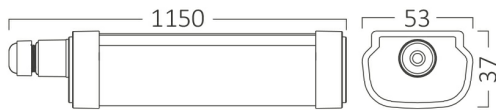

Braytron

PRODUCT DATASHEET

MODEL NO BT07-01230

DESCRIPTION BRY-PROLINE-IPG-S-32W-6500K-IP65-WATERPROOF LIGHT

Luminare is intended to use in outdoor applications

BRAYTRON SRL

Bulavardul iuliu maniu, Nr.616, Sector 6, 061129, Bucuresti-ROMANIA

Electrical Characteristics

Lifetime	:	20000 h
Voltage	:	220-240V
Power Factor	:	>0,9
Material	:	PC
Working Temperature	:	-20 C+40 C
Frequency	:	50-60 Hz

Package Informations

N.W.	:	5,90 kgs
G.W.	:	7,90 kgs
PCS/CTN	:	20 pcs
Length	:	1165 mm
Width	:	260 mm
Height	:	230 mm
EAN	:	5949097720222

Product Characteristics

Wattage	:	32 w
Color Temperature	:	6500K
Quse Lumen	:	3400 lm
Color Rendering Index (CRI)	:	>80
Energy Efficiency Level	:	F
Beam Angle	:	120° Degrees
Color Category	:	Cool White

Dimensions & Weight

P. Length	:	1150 mm
P. Width	:	53 mm
P. Height	:	37 mm
Weight	:	295 gr