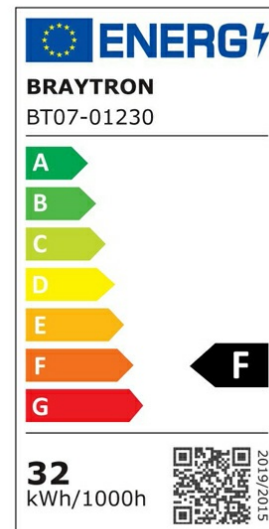

PRODUCT DATASHEET

MODEL NO BT07-01230

DESCRIPTION BRY-PROLINE-IPG-S-32W-6500K-IP65-WATERPROOF LIGHT

Luminare is intended to use in outdoor applications

General Characteristics

Model No	:	BT07-01230
Main Family	:	Outdoor Lighting
Sub Family	:	LED Waterproof Light
Type	:	Waterproof
Body Color	:	White
Lamp Shape	:	Non-Directional
Dimmable	:	Not-Dimmable
Light Source	:	LED
Warranty	:	2 years
Class	:	Class II
IP	:	IP65
IK	:	IK06

Electrical Characteristics

Lifetime	:	20000 h
Voltage	:	220-240V
Power Factor	:	>0,9
Material	:	PC
Working Temperature	:	-20 C+40 C
Frequency	:	50-60 Hz

Package Informations

N.W.	:	5,90 kgs
G.W.	:	7,90 kgs
PCS/CTN	:	20 pcs
Length	:	1165 mm
Width	:	260 mm
Height	:	230 mm
EAN	:	5949097720222

Product Characteristics

Wattage	:	32 w
Color Temperature	:	6500K
Quse Lumen	:	3400 lm
Color Rendering Index (CRI)	:	>80
Energy Efficiency Level	:	F
Beam Angle	:	120° Degrees
Color Category	:	Cool White

Dimensions & Weight

P. Length	:	1150 mm
P. Width	:	53 mm
P. Height	:	37 mm
Weight	:	295 gr