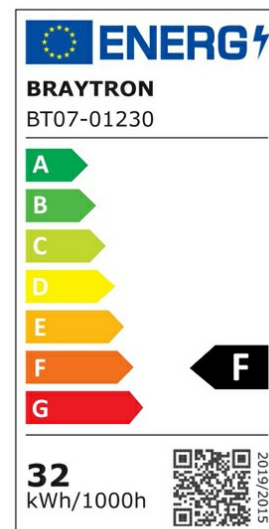

Braytron

PRODUCT DATASHEET

MODEL NO BT07-01230

DESCRIPTION BRY-PROLINE-IPG-S-32W-6500K-IP65-WATERPROOF LIGHT

Luminare is intended to use in outdoor applications

BRAYTRON SRL

Bulavardul iuliu maniu, Nr.616, Sector 6, 061129, Bucuresti-ROMANIA

info@braytron.com

www.braytron.com

General Characteristics

Model No	:	BT07-01230
Main Family	:	Outdoor Lighting
Sub Family	:	LED Waterproof Light
Type	:	Waterproof
Body Color	:	White
Lamp Shape	:	Non-Directional
Dimmable	:	Not-Dimmable
Light Source	:	LED
Warranty	:	2 years
Class	:	Class II
IP	:	IP65
IK	:	IK06

Electrical Characteristics

Lifetime	:	20000 h
Voltage	:	220-240V
Power Factor	:	>0,9
Material	:	PC
Working Temperature	:	-20 C+40 C
Frequency	:	50-60 Hz

Package Informations

N.W.	:	5,90 kgs
G.W.	:	7,90 kgs
PCS/CTN	:	20 pcs
Length	:	1165 mm
Width	:	260 mm
Height	:	230 mm
EAN	:	5949097720222

Product Characteristics

Wattage	:	32 w
Color Temperature	:	6500K
Quse Lumen	:	3400 lm
Color Rendering Index (CRI)	:	>80
Energy Efficiency Level	:	F
Beam Angle	:	120° Degrees
Color Category	:	Cool White