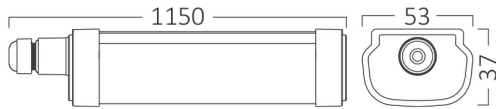

32w - 3400lm

Cool Daylight 6500K

Beam angle: 120°

Linkable

220-240V

PROLINE IPG S
LED WATERPROOF LIGHT

ENERGY

BRAYTRON
BT07-01230

General Characteristics

Model No	:	BT07-01230
Main Family	:	Outdoor Lighting
Sub Family	:	LED Waterproof Light
Type	:	Waterproof
Body Color	:	White
Lamp Shape	:	Non-Directional
Warranty	:	2 Years
Class	:	CLASS II
IP	:	IP65

Electrical Characteristics

Lifetime	:	20000 h
Voltage	:	220-240V 50/60Hz
Power Factor	:	>0,5
Material	:	PC+PC
Working Temperature	:	-20°C ~ +40°C

Package Informations

N.W.	:	6 kgs
G.W.	:	8,1 kgs
PCS/CTN	:	20
Length	:	117,5 cm
Width	:	25,5 cm
Height	:	23 cm
EAN	:	5949097720222

Product Characteristics

Wattage	:	32 w
Color Temperature	:	6500K
Quse Lumen	:	3400 lm
Color Rendering Index (CRI)	:	≥80
Energy Efficiency Level	:	F
Beam Angle	:	120°

Dimensions & Weight

P. Length	:	1150 mm
P. Width	:	53 mm
P. Height	:	37 mm
Weight	:	299 gr