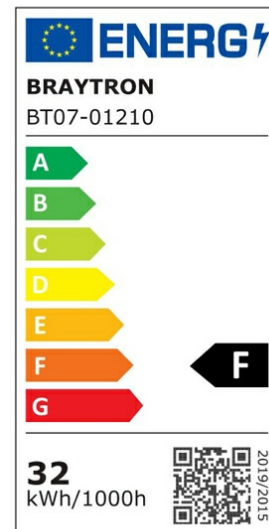

PRODUCT DATASHEET

MODEL NO BT07-01210

DESCRIPTION BRY-PROLINE-IPG-S-32W-4000K-IP65-WATERPROOF LIGHT

Luminare is intended to use in outdoor applications

General Characteristics

Model No	:	BT07-01210
Main Family	:	Outdoor Lighting
Sub Family	:	LED Waterproof Light
Type	:	Waterproof
Body Color	:	White
Lamp Shape	:	Non-Directional
Dimmable	:	Not-Dimmable
Light Source	:	LED
Warranty	:	2 years
Class	:	Class II
IP	:	IP65
IK	:	IK06

Electrical Characteristics

Lifetime	:	20000 h
Voltage	:	220-240V
Power Factor	:	>0,9
Material	:	PC
Working Temperature	:	-20 C+40 C
Frequency	:	50-60 Hz

Package Informations

N.W.	:	5,90 kgs
G.W.	:	7,90 kgs
PCS/CTN	:	20 pcs
Length	:	1165 mm
Width	:	260 mm
Height	:	230 mm
EAN	:	5949097720215

Product Characteristics

Wattage	:	32 w
Color Temperature	:	4000K
Quse Lumen	:	3400 lm
Color Rendering Index (CRI)	:	>80
Energy Efficiency Level	:	F
Beam Angle	:	120° Degrees
Color Category	:	Natural White

Dimensions & Weight

P. Length	:	1150 mm
P. Width	:	53 mm
P. Height	:	37 mm
Weight	:	295 gr