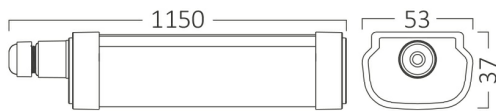

PRODUCT DATASHEET

MODEL NO BT07-01210

DESCRIPTION BRY-PROLINE-IPG-S-32W-4000K-IP65-WATERPROOF LIGHT

Luminare is intended to use in outdoor applications

General Characteristics

Model No	:	BT07-01210
Main Family	:	Outdoor Lighting
Sub Family	:	LED Waterproof Light
Type	:	Waterproof
Body Color	:	White
Lamp Shape	:	Non-Directional
Dimmable	:	Not-Dimmable
Light Source	:	LED
Warranty	:	2 years
Class	:	Class II
IP	:	IP65
IK	:	IK06

Electrical Characteristics

Lifetime	:	20000 h
Voltage	:	220-240V
Power Factor	:	>0,9
Material	:	PC
Working Temperature	:	-20 C+40 C
Frequency	:	50-60 Hz

Package Informations

N.W.	:	5,90 kgs
G.W.	:	7,90 kgs
PCS/CTN	:	20 pcs
Length	:	1165 mm
Width	:	260 mm
Height	:	230 mm
EAN	:	5949097720215

Product Characteristics

Wattage	:	32 w
Color Temperature	:	4000K
Quse Lumen	:	3400 lm
Color Rendering Index (CRI)	:	>80
Energy Efficiency Level	:	F
Beam Angle	:	120° Degrees
Color Category	:	Natural White

Dimensions & Weight

P. Length	:	1150 mm
P. Width	:	53 mm
P. Height	:	37 mm
Weight	:	295 gr