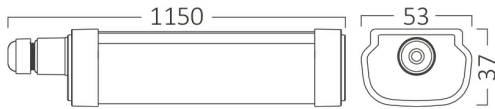

Braytron

PRODUCT DATASHEET

MODEL NO BT07-01200

DESCRIPTION BRY-PROLINE-IPG-S-32W-3000K-IP65-WATERPROOF LIGHT

Luminare is intended to use in outdoor applications

BRAYTRON SRL

Bulavardul Iuliu Maniu, Nr.616, Sector 6, 061129, Bucuresti-ROMANIA

Electrical Characteristics

Lifetime	:	20000 h
Voltage	:	220-240V
Power Factor	:	>0,9
Material	:	PC
Working Temperature	:	-20 C+40 C
Frequency	:	50-60 Hz

Package Informations

N.W.	:	5,90 kgs
G.W.	:	7,90 kgs
PCS/CTN	:	20 pcs
Length	:	1165 mm
Width	:	260 mm
Height	:	230 mm
EAN	:	5949097720208

Product Characteristics

Wattage	:	32 w
Color Temperature	:	3000K
Quse Lumen	:	3400 lm
Color Rendering Index (CRI)	:	>80
Energy Efficiency Level	:	F
Beam Angle	:	120° Degrees
Color Category	:	Warm White

Dimensions & Weight

P. Length	:	1150 mm
P. Width	:	53 mm
P. Height	:	37 mm
Weight	:	295 gr