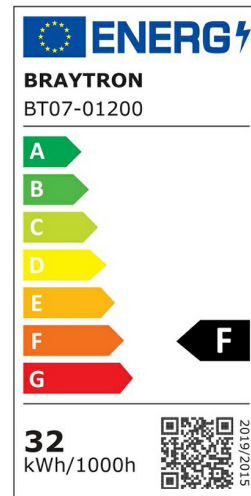

Braytron

PRODUCT DATASHEET

MODEL NO BT07-01200

DESCRIPTION BRY-PROLINE-IPG-S-32W-3000K-IP65-WATERPROOF LIGHT

Luminare is intended to use in outdoor applications

BRAYTRON SRL

Bulavardul Iuliu Maniu, Nr.616, Sector 6, 061129, Bucuresti-ROMANIA

info@braytron.com

www.braytron.com

Page 1-2

General Characteristics

Model No	:	BT07-01200
Main Family	:	Outdoor Lighting
Sub Family	:	LED Waterproof Light
Type	:	Waterproof
Body Color	:	White
Lamp Shape	:	Non-Directional
Dimmable	:	Not-Dimmable
Light Source	:	LED
Warranty	:	2 years
Class	:	Class II
IP	:	IP65
IK	:	IK06

Electrical Characteristics

Lifetime	:	20000 h
Voltage	:	220-240V
Power Factor	:	>0,9
Material	:	PC
Working Temperature	:	-20 C+40 C
Frequency	:	50-60 Hz

Package Informations

N.W.	:	5,90 kgs
G.W.	:	7,90 kgs
PCS/CTN	:	20 pcs
Length	:	1165 mm
Width	:	260 mm
Height	:	230 mm
EAN	:	5949097720208

Product Characteristics

Wattage	:	32 w
Color Temperature	:	3000K
Quse Lumen	:	3400 lm
Color Rendering Index (CRI)	:	>80
Energy Efficiency Level	:	F
Beam Angle	:	120° Degrees
Color Category	:	Warm White