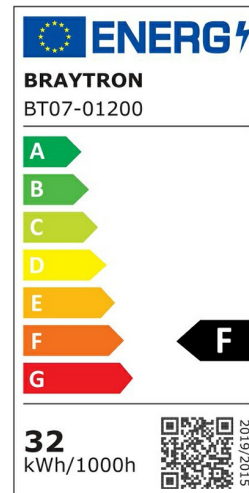

## PRODUCT DATASHEET

MODEL NO BT07-01200

DESCRIPTION BRY-PROLINE-IPG-S-32W-3000K-IP65-WATERPROOF LIGHT

Luminare is intended to use in outdoor applications

BRAYTRON SRL

Bulaverdul iuliu maniu, Nr.616, Sector 6, 061129, Bucuresti-ROMANIA

### General Characteristics

Model No	:	BT07-01200
Main Family	:	Outdoor Lighting
Sub Family	:	LED Waterproof Light
Type	:	Waterproof
Body Color	:	White
Lamp Shape	:	Non-Directional
Dimmable	:	Not-Dimmable
Light Source	:	LED
Warranty	:	2 years
Class	:	Class II
IP	:	IP65
IK	:	IK06

### Product Characteristics

Wattage	:	32 w
Color Temperature	:	3000K
Quse Lumen	:	3400 lm
Color Rendering Index (CRI)	:	>80
Energy Efficiency Level	:	F
Beam Angle	:	120° Degrees
Color Category	:	Warm White