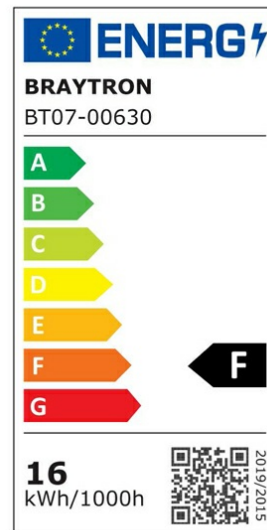

Braytron

PRODUCT DATASHEET

MODEL NO BT07-00630

DESCRIPTION BRY-PROLINE-IPG-S-16W-6500K-IP65-WATERPROOF LIGHT

Luminare is intended to use in outdoor applications

BRAYTRON SRL

Bulavardul iuliu maniu, Nr.616, Sector 6, 061129, Bucuresti-ROMANIA

info@braytron.com

www.braytron.com

Page 1-2

General Characteristics

Model No	:	BT07-00630
Main Family	:	Outdoor Lighting
Sub Family	:	LED Waterproof Light
Type	:	Waterproof
Body Color	:	White
Lamp Shape	:	Non-Directional
Dimmable	:	Not-Dimmable
Light Source	:	LED
Warranty	:	2 years
Class	:	Class II
IP	:	IP65
IK	:	IK06

Electrical Characteristics

Lifetime	:	20000 h
Voltage	:	220-240V
Power Factor	:	>0,5
Material	:	PC
Working Temperature	:	-20 C+40 C
Frequency	:	50-60 Hz

Package Informations

N.W.	:	3,30 kgs
G.W.	:	4,60 kgs
PCS/CTN	:	20 pcs
Length	:	565 mm
Width	:	260 mm
Height	:	230 mm
EAN	:	5949097720192

Product Characteristics

Wattage	:	16 w
Color Temperature	:	6500K
Quse Lumen	:	1600 lm
Color Rendering Index (CRI)	:	>80
Energy Efficiency Level	:	F
Beam Angle	:	120° Degrees
Color Category	:	Cool White