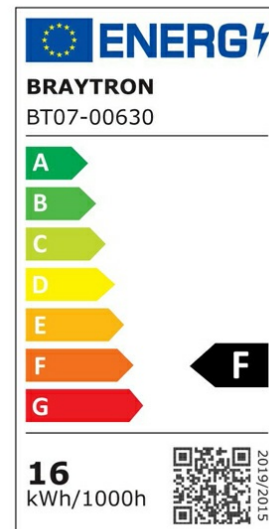

## PRODUCT DATASHEET

MODEL NO BT07-00630

DESCRIPTION BRY-PROLINE-IPG-S-16W-6500K-IP65-WATERPROOF LIGHT

Luminare is intended to use in outdoor applications

### General Characteristics

Model No	:	BT07-00630
Main Family	:	Outdoor Lighting
Sub Family	:	LED Waterproof Light
Type	:	Waterproof
Body Color	:	White
Lamp Shape	:	Non-Directional
Dimmable	:	Not-Dimmable
Light Source	:	LED
Warranty	:	2 years
Class	:	Class II
IP	:	IP65
IK	:	IK06

### Electrical Characteristics

Lifetime	:	20000 h
Voltage	:	220-240V
Power Factor	:	>0,5
Material	:	PC
Working Temperature	:	-20 C+40 C
Frequency	:	50-60 Hz

### Product Characteristics

Wattage	:	16 w
Color Temperature	:	6500K
Quse Lumen	:	1600 lm
Color Rendering Index (CRI)	:	>80
Energy Efficiency Level	:	F
Beam Angle	:	120° Degrees
Color Category	:	Cool White