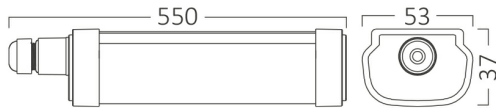

Cool Daylight 6500K

Beam angle: 120°

Linkable

220-240V

LED
IP65

PROLINE IPG S
LED WATERPROOF LIGHT

ENERG

BRAYTRON
BT07-00630

A
B
C
D
E
F
G

F

16
kWh/1000h

2019/2015

Luminare is intended to use in outdoor applications

General Characteristics

| | | |
|--------------|---|----------------------|
| Model No | : | BT07-00630 |
| Main Family | : | Outdoor Lighting |
| Sub Family | : | LED Waterproof Light |
| Type | : | Waterproof |
| Body Color | : | White |
| Lamp Shape | : | Non-Directional |
| Dimmable | : | Not-Dimmable |
| Light Source | : | LED |
| Warranty | : | 2 years |
| Class | : | Class II |
| IP | : | IP65 |
| IK | : | IK06 |

Package Informations

| | | |
|---------|---|---------------|
| N.W. | : | 3,30 kgs |
| G.W. | : | 4,60 kgs |
| PCS/CTN | : | 20 pcs |
| Length | : | 565 mm |
| Width | : | 260 mm |
| Height | : | 230 mm |
| EAN | : | 5949097720192 |

Dimensions & Weight

| | | |
|-----------|---|--------|
| P. Length | : | 550 mm |
| P. Width | : | 53 mm |
| P. Height | : | 37 mm |
| Weight | : | 165 gr |