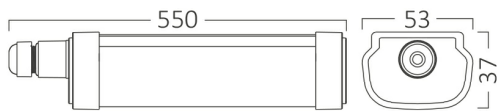

PRODUCT DATASHEET

MODEL NO BT07-00630

DESCRIPTION BRY-PROLINE-IPG-S-16W-6500K-IP65-WATERPROOF LIGHT

Luminare is intended to use in outdoor applications