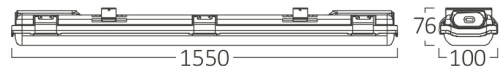

Braytron

PRODUCT DATASHEET

MODEL NO BT05-21582

DESCRIPTION BRY-AQUALINE-2X-1.5MT-SG-ABS+PC-IP65-WA.PROOF LIGH

Luminare is intended to use in outdoor applications

BRAYTRON SRL

Bulavardul Iuliu Maniu, Nr.616, Sector 6, 061129, Bucuresti-ROMANIA

Electrical Characteristics

Lifetime	:	20000 h
Voltage	:	220-240V
Material	:	ABS
Working Temperature	:	-20 C+40 C
Frequency	:	50-60 Hz

Package Informations

N.W.	:	8,31 kgs
G.W.	:	9,90 kgs
PCS/CTN	:	6 pcs
Length	:	1585 mm
Width	:	250 mm
Height	:	230 mm
EAN	:	5949097741364

Product Characteristics

Wattage	:	Max 2x35 w
---------	---	------------

Dimensions & Weight

P. Length	:	1560 mm
P. Width	:	100 mm
P. Height	:	76 mm
Weight	:	1385 gr