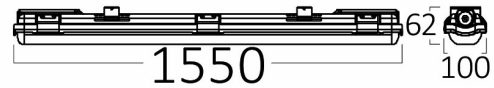

## PRODUCT DATASHEET

MODEL NO BT05-21581

DESCRIPTION BRY-AQUALINE-2X-1..5MT-SG-PS-IP65-WA.PROOF LIGHT

Luminare is intended to use in outdoor applications

### General Characteristics

Model No	:	BT05-21581
Main Family	:	Outdoor Lighting
Sub Family	:	T8 Waterproof Light
Type	:	Waterproof
Body Color	:	Milky White
Lamp Shape	:	N/A
Light Source	:	N/A
Socket	:	G13
Warranty	:	2 years
Class	:	Class II
IP	:	IP65

### Package Informations

N.W.	:	12,00 kgs
G.W.	:	14,45 kgs
PCS/CTN	:	12 pcs
Length	:	1580 mm
Width	:	320 mm
Height	:	265 mm
EAN	:	5949097707216

### Dimensions & Weight

P. Length	:	1550 mm
P. Width	:	100 mm
P. Height	:	62 mm
Weight	:	1000 gr