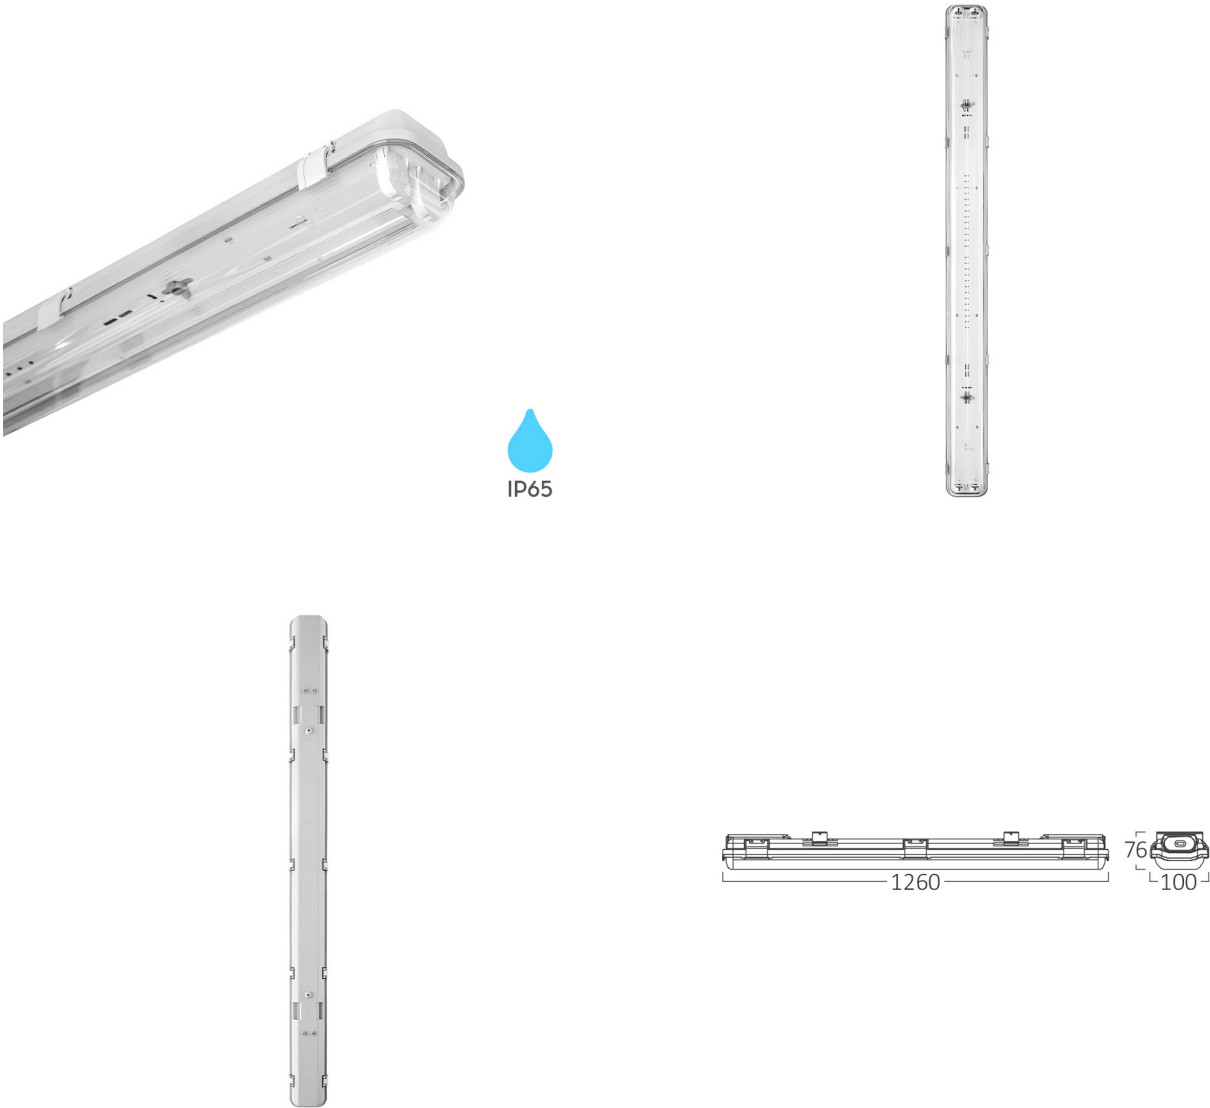

Braytron

PRODUCT DATASHEET

MODEL NO BT05-21283

DESCRIPTION BRY-AQUALINE-2X-1.2MT-SG-PS-IP65-WA.PROOF LIGHT

Luminare is intended to use in outdoor applications

BRAYTRON SRL

Bulavardul Iuliu Maniu, Nr.616, Sector 6, 061129, Bucuresti-ROMANIA

info@braytron.com

www.braytron.com

Page 1-2

General Characteristics

Model No	:	BT05-21283
Main Family	:	Outdoor Lighting
Sub Family	:	T8 Waterproof Light
Type	:	Waterproof
Body Color	:	Milky White
Lamp Shape	:	N/A
Dimmable	:	Not-Dimmable
Light Source	:	N/A
Socket	:	G13
Warranty	:	2 years
Class	:	Class II
IP	:	IP65
IK	:	IK05

Electrical Characteristics

Lifetime	:	20000 h
Voltage	:	220-240V
Material	:	ABS
Working Temperature	:	-20 C+40 C
Frequency	:	50-60 Hz

Package Informations

N.W.	:	5,58 kgs
G.W.	:	7,00 kgs
PCS/CTN	:	6 pcs
Length	:	1285 mm
Width	:	255 mm
Height	:	235 mm
EAN	:	5949097734922

Product Characteristics

Wattage	:	Max 2x25 w
---------	---	------------

Dimensions & Weight

P. Length	:	1262 mm
P. Width	:	100 mm
P. Height	:	76 mm
Weight	:	930 gr