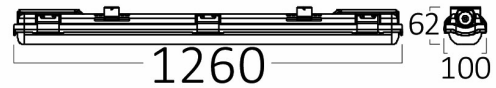

PRODUCT DATASHEET

MODEL NO BT05-21281

DESCRIPTION BRY-AQUALINE-2X-1.2MT-SG-PS-IP65-WA.PROOF LIGHT

Luminare is intended to use in outdoor applications

General Characteristics

Model No	:	BT05-21281
Main Family	:	Outdoor Lighting
Sub Family	:	T8 Waterproof Light
Type	:	Waterproof
Body Color	:	Milky White
Lamp Shape	:	N/A
Light Source	:	N/A
Socket	:	G13
Warranty	:	2 years
Class	:	Class II
IP	:	IP65

Electrical Characteristics

Lifetime	:	20000 h
Voltage	:	220-240V
Material	:	ABS
Working Temperature	:	-20 C+40 C
Frequency	:	50-60 Hz

Package Informations

N.W.	:	8,82 kgs
G.W.	:	10,75 kgs
PCS/CTN	:	12 pcs
Length	:	1280 mm
Width	:	320 mm
Height	:	265 mm
EAN	:	5949097707193

Product Characteristics

Wattage	:	Max 40 w
---------	---	----------

Dimensions & Weight

P. Length	:	1260 mm
P. Width	:	100 mm
P. Height	:	62 mm
Weight	:	735 gr