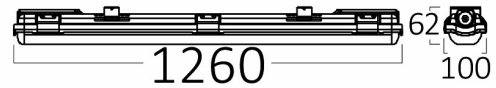

PRODUCT DATASHEET

MODEL NO BT05-21280

DESCRIPTION BRY-AQUALINE-2X-1.2MT-SG-PC-IP65-WA.PROOF LIGHT

Luminare is intended to use in outdoor applications

General Characteristics

Model No	:	BT05-21280
Main Family	:	Outdoor Lighting
Sub Family	:	T8 Waterproof Light
Type	:	Waterproof
Body Color	:	Milky White
Lamp Shape	:	N/A
Light Source	:	N/A
Socket	:	G13
Warranty	:	2 years
Class	:	Class II
IP	:	IP65

Electrical Characteristics

Lifetime	:	20000 h
Voltage	:	220-240V
Material	:	ABS
Working Temperature	:	-20 C+40 C
Frequency	:	50-60 Hz

Package Informations

N.W.	:	8,82 kgs
G.W.	:	10,75 kgs
PCS/CTN	:	12 pcs
Length	:	1280 mm
Width	:	320 mm
Height	:	265 mm
EAN	:	5949097705816

Product Characteristics

Wattage	:	Max 40 w
---------	---	----------

Dimensions & Weight

P. Length	:	1260 mm
P. Width	:	100 mm
P. Height	:	62 mm
Weight	:	735 gr