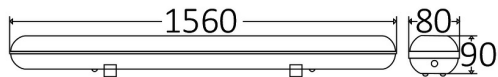

PRODUCT DATASHEET

MODEL NO BT05-11585

DESCRIPTION BRY-AQUALINE-PL-1x1.5MT-DB-PC-IP65-WA.PROOF LIGHT

Luminare is intended to use in outdoor applications

General Characteristics

Model No	:	BT05-11585
Main Family	:	Outdoor Lighting
Sub Family	:	T8 Waterproof Light
Type	:	Waterproof
Body Color	:	Milky White
Lamp Shape	:	N/A
Light Source	:	N/A
Socket	:	G13-T8
Warranty	:	2 years
Class	:	Class II
IP	:	IP65

Electrical Characteristics

Voltage	:	220-240V
Material	:	ABS
Working Temperature	:	-20 C+40 C
Frequency	:	50-60 Hz

Package Informations

N.W.	:	15,30 kgs
G.W.	:	18,70 kgs
PCS/CTN	:	12 pcs
Length	:	1580 mm
Width	:	280 mm
Height	:	270 mm
EAN	:	5949097726316

Product Characteristics

Wattage	:	Max 1x28 w
---------	---	------------

Dimensions & Weight

P. Length	:	1560 mm
P. Width	:	80 mm
P. Height	:	90 mm
Weight	:	1280 gr