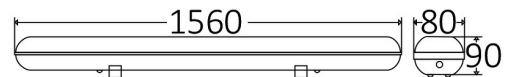

PRODUCT DATASHEET

MODEL NO BT05-11585

DESCRIPTION BRY-AQUALINE-PL-1x1.5MT-DB-PC-IP65-WA.PROOF LIGHT

Luminare is intended to use in outdoor applications

General Characteristics

Model No	:	BT05-11585
Main Family	:	Outdoor Lighting
Sub Family	:	T8 Waterproof Light
Type	:	Waterproof
Body Color	:	Milky White
Lamp Shape	:	N/A
Light Source	:	N/A
Socket	:	G13-T8
Warranty	:	2 years
Class	:	Class II
IP	:	IP65

Electrical Characteristics

Voltage	:	220-240V
Material	:	ABS
Working Temperature	:	-20 C+40 C
Frequency	:	50-60 Hz

Package Informations

N.W.	:	15,30 kgs
G.W.	:	18,70 kgs
PCS/CTN	:	12 pcs
Length	:	1580 mm
Width	:	280 mm
Height	:	270 mm
EAN	:	5949097726316

Product Characteristics

Wattage	:	Max 1x28 w
---------	---	------------

Dimensions & Weight

P. Length	:	1560 mm
P. Width	:	80 mm
P. Height	:	90 mm
Weight	:	1280 gr