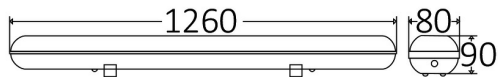

PRODUCT DATASHEET

MODEL NO BT05-11285

DESCRIPTION BRY-AQUALINE-PL-1x1.2MT-DB-PC-IP65-WA.PROOF LIGHT

Luminare is intended to use in outdoor applications

General Characteristics

Model No	:	BT05-11285
Main Family	:	Outdoor Lighting
Sub Family	:	T8 Waterproof Light
Type	:	Waterproof
Body Color	:	Milky White
Lamp Shape	:	N/A
Light Source	:	N/A
Socket	:	G13-T8
Warranty	:	2 years
Class	:	Class II
IP	:	IP65

Electrical Characteristics

Voltage	:	220-240V
Material	:	ABS
Working Temperature	:	-20 C+40 C
Frequency	:	50-60 Hz

Package Informations

N.W.	:	11,50 kgs
G.W.	:	14,30 kgs
PCS/CTN	:	12 pcs
Length	:	1280 mm
Width	:	280 mm
Height	:	270 mm
EAN	:	5949097726309

Product Characteristics

Wattage	:	Max 1x20 w
---------	---	------------

Dimensions & Weight

P. Length	:	1260 mm
P. Width	:	80 mm
P. Height	:	90 mm
Weight	:	959 gr