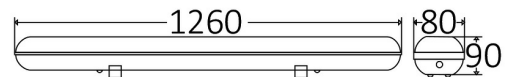

PRODUCT DATASHEET

MODEL NO BT05-11285

DESCRIPTION BRY-AQUALINE-PL-1x1.2MT-DB-PC-IP65-WA.PROOF LIGHT

Luminare is intended to use in outdoor applications

General Characteristics

Model No	:	BT05-11285
Main Family	:	Outdoor Lighting
Sub Family	:	T8 Waterproof Light
Type	:	Waterproof
Body Color	:	Milky White
Lamp Shape	:	N/A
Light Source	:	N/A
Socket	:	G13-T8
Warranty	:	2 years
Class	:	Class II
IP	:	IP65

Electrical Characteristics

Voltage	:	220-240V
Material	:	ABS
Working Temperature	:	-20 C+40 C
Frequency	:	50-60 Hz

Package Informations

N.W.	:	11,50 kgs
G.W.	:	14,30 kgs
PCS/CTN	:	12 pcs
Length	:	1280 mm
Width	:	280 mm
Height	:	270 mm
EAN	:	5949097726309

Product Characteristics

Wattage	:	Max 1x20 w
---------	---	------------

Dimensions & Weight

P. Length	:	1260 mm
P. Width	:	80 mm
P. Height	:	90 mm
Weight	:	959 gr