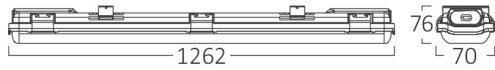

PRODUCT DATASHEET

MODEL NO BT05-11282

DESCRIPTION BRY-AQUALINE-1X-1.2MT-SG-ABS+PC-IP65-WA.PROOF LIGH

General Characteristics

Model No	:	BT05-11282
Main Family	:	Outdoor Lighting
Sub Family	:	T8 Waterproof Light
Type	:	Waterproof
Body Color	:	Milky White
Lamp Shape	:	N/A
Light Source	:	N/A
Socket	:	G13
Warranty	:	2 years
Class	:	Class II
IP	:	IP65
IK	:	IK08

Electrical Characteristics

Lifetime (at 2.7 h/day)	:	20000 h
Voltage	:	220-240V
Material	:	ABS
Working Temperature	:	-20 C+40 C
Frequency	:	50-60 Hz

Package Informations

N.W.	:	6,92 kgs
G.W.	:	8,55 kgs
PCS/CTN	:	8 pcs
Length	:	1280 mm
Width	:	340 mm
Height	:	190 mm
EAN	:	5949097741340

Product Characteristics

Wattage	:	Max 1x25 w
---------	---	------------

Dimensions & Weight

P. Length	:	1262 mm
P. Width	:	76 mm
P. Height	:	70 mm
Weight	:	865 gr