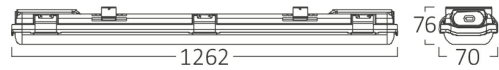

PRODUCT DATASHEET

MODEL NO BT05-11282

DESCRIPTION BRY-AQUALINE-1X-1.2MT-SG-ABS+PC-IP65-WA.PROOF LIGH

General Characteristics

Model No	:	BT05-11282
Main Family	:	Outdoor Lighting
Sub Family	:	T8 Waterproof Light
Type	:	Waterproof
Body Color	:	Milky White
Lamp Shape	:	N/A
Light Source	:	N/A
Socket	:	G13
Warranty	:	2 years
Class	:	Class II
IP	:	IP65
IK	:	IK08

Electrical Characteristics

Lifetime (at 2.7 h/day)	:	20000 h
Voltage	:	220-240V
Material	:	ABS
Working Temperature	:	-20 C+40 C
Frequency	:	50-60 Hz

Package Informations

N.W.	:	6,92 kgs
G.W.	:	8,55 kgs
PCS/CTN	:	8 pcs
Length	:	1280 mm
Width	:	340 mm
Height	:	190 mm
EAN	:	5949097741340

Product Characteristics

Wattage	:	Max 1x25 w
---------	---	------------

Dimensions & Weight

P. Length	:	1262 mm
P. Width	:	76 mm
P. Height	:	70 mm
Weight	:	865 gr