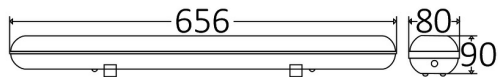

PRODUCT DATASHEET

MODEL NO BT05-10685

DESCRIPTION BRY-AQUALINE-PL-1x0.6MT-DB-PC-IP65-WA.PROOF LIGHT

Luminare is intended to use in outdoor applications

General Characteristics

Model No	:	BT05-10685
Main Family	:	Outdoor Lighting
Sub Family	:	T8 Waterproof Light
Type	:	Waterproof
Body Color	:	Milky White
Lamp Shape	:	N/A
Light Source	:	N/A
Socket	:	G13-T8
Warranty	:	2 years
Class	:	Class II
IP	:	IP65

Electrical Characteristics

Voltage	:	220-240V
Material	:	ABS
Working Temperature	:	-20 C+40 C
Frequency	:	50-60 Hz

Package Informations

N.W.	:	6,30 kgs
G.W.	:	8,00 kgs
PCS/CTN	:	12 pcs
Length	:	680 mm
Width	:	280 mm
Height	:	270 mm
EAN	:	5949097726293

Product Characteristics

Wattage	:	Max 1x10 w
---------	---	------------

Dimensions & Weight

P. Length	:	656 mm
P. Width	:	80 mm
P. Height	:	90 mm
Weight	:	525 gr