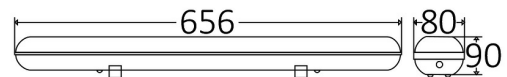

PRODUCT DATASHEET

MODEL NO BT05-10685

DESCRIPTION BRY-AQUALINE-PL-1x0.6MT-DB-PC-IP65-WA.PROOF LIGHT

Luminare is intended to use in outdoor applications

General Characteristics

Model No	:	BT05-10685
Main Family	:	Outdoor Lighting
Sub Family	:	T8 Waterproof Light
Type	:	Waterproof
Body Color	:	Milky White
Lamp Shape	:	N/A
Light Source	:	N/A
Socket	:	G13-T8
Warranty	:	2 years
Class	:	Class II
IP	:	IP65

Electrical Characteristics

Voltage	:	220-240V
Material	:	ABS
Working Temperature	:	-20 C+40 C
Frequency	:	50-60 Hz

Package Informations

N.W.	:	6,30 kgs
G.W.	:	8,00 kgs
PCS/CTN	:	12 pcs
Length	:	680 mm
Width	:	280 mm
Height	:	270 mm
EAN	:	5949097726293

Product Characteristics

Wattage	:	Max 1x10 w
---------	---	------------

Dimensions & Weight

P. Length	:	656 mm
P. Width	:	80 mm
P. Height	:	90 mm
Weight	:	525 gr