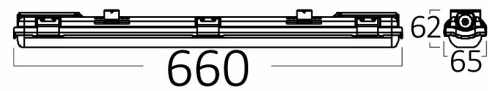

PRODUCT DATASHEET

MODEL NO BT05-10681

DESCRIPTION BRY-AQUALINE-1X-0.6MT-SG-PS-IP65-WA.PROOF LIGHT

Luminare is intended to use in outdoor applications

General Characteristics

Model No	:	BT05-10681
Main Family	:	Outdoor Lighting
Sub Family	:	T8 Waterproof Light
Type	:	Waterproof
Body Color	:	Milky White
Lamp Shape	:	N/A
Light Source	:	N/A
Socket	:	G13
Warranty	:	2 years
Class	:	Class II
IP	:	IP65

Electrical Characteristics

Lifetime	:	20000 h
Voltage	:	220-240V
Material	:	ABS
Working Temperature	:	-20 C+40 C
Frequency	:	50-60 Hz

Package Informations

N.W.	:	5,00 kgs
G.W.	:	7,00 kgs
PCS/CTN	:	16 pcs
Length	:	680 mm
Width	:	275 mm
Height	:	330 mm
EAN	:	5949097707162

Product Characteristics

Wattage	:	Max 10 w
---------	---	----------

Dimensions & Weight

P. Length	:	660 mm
P. Width	:	65 mm
P. Height	:	62 mm
Weight	:	417 gr