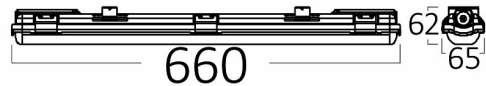

Braytron

PRODUCT DATASHEET

MODEL NO BT05-10681

DESCRIPTION BRY-AQUALINE-1X-0.6MT-SG-PS-IP65-WA.PROOF LIGHT

Luminare is intended to use in outdoor applications

BRAYTRON SRL

Bulavardul iuliu maniu, Nr.616, Sector 6, 061129, Bucuresti-ROMANIA

Electrical Characteristics

Lifetime	:	20000 h
Voltage	:	220-240V
Material	:	ABS
Working Temperature	:	-20 C+40 C
Frequency	:	50-60 Hz

Package Informations

N.W.	:	5,00 kgs
G.W.	:	7,00 kgs
PCS/CTN	:	16 pcs
Length	:	680 mm
Width	:	275 mm
Height	:	330 mm
EAN	:	5949097707162

Product Characteristics

Wattage	:	Max 10 w
---------	---	----------

Dimensions & Weight

P. Length	:	660 mm
P. Width	:	65 mm
P. Height	:	62 mm
Weight	:	417 gr