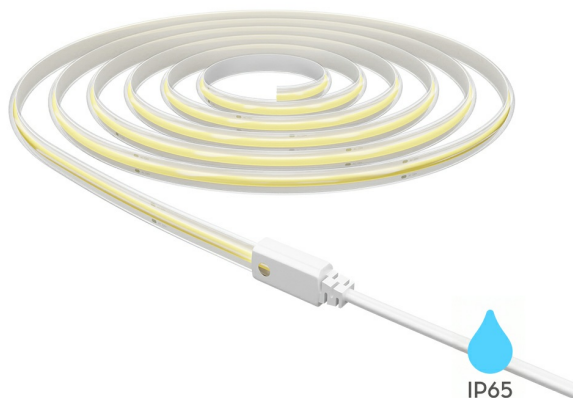

Braytron

PRODUCT DATASHEET

MODEL NO BS02-00711

DESCRIPTION BRY-COBLINE-360L-12W-COB-4000K-CLR-220V-IP65-LED S

Braytron

LED STRIP
Model No: BS02-00711
12w/mt - 1250lm/mt

4000K | Neutral White

360 LED/m
50mt
Cutting Point: 10cm

2 YEARS WARRANTY

LED
IP65

COBLINE

IP65

10cm
Cutting Line

100
mt

360
LED/m

2 YEARS
WARRANTY

Electrical Characteristics

Lifetime	:	20000 h
Voltage	:	220-240V 50/60Hz
Material	:	FPCB+PVC
Working Temperature	:	-20°C ~ +40°C
Frequency	:	50/60Hz
Led Quantity	:	360led/mt

Package Informations

N.W.	:	2,55 kgs
G.W.	:	3,3 kgs
PCS/CTN	:	50
Length	:	26 cm
Width	:	27 cm
Height	:	12,5 cm
EAN	:	5949097743061

Product Characteristics

Wattage	:	12 w
Color Temperature	:	4000K
Quse Lumen	:	1250 lm
Color Rendering Index (CRI)	:	≥80
Energy Efficiency Level	:	F
Beam Angle	:	120°
Color Category	:	Neutral White

Dimensions & Weight