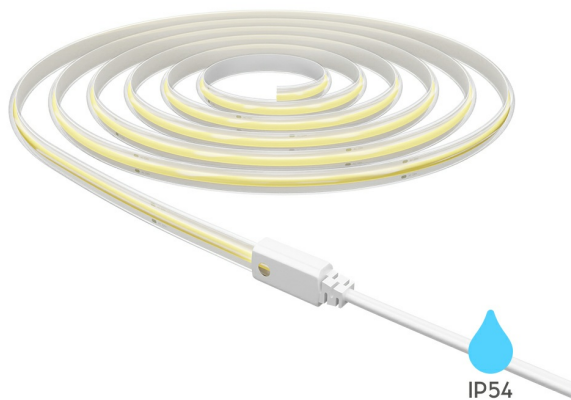

Braytron

PRODUCT DATASHEET

MODEL NO BS02-00711

DESCRIPTION BRY-COBLINE-360L-COB-4000K-CLR-220V-IP54-LED STRIP

Braytron

360L LED STRIP
Model No: BS02-00711
12w/mt - 1250lm/mt

4000K | Neutral White

360 LED/m
220-240VAC
50 m
100 mm

Width: 10 mm

IP54

2 YEARS WARRANTY

VOLTAGE	CUTTING LINE	QTY LED/m	WATTAGE	LUMEN/mt
220-240V	10cm	360L	12w/mt	1250 lm/mt

360L COBLINE ACCESSORIES

BS02-99940 POWER CORD	BS02-99941 END CAP	BS02-99942 CLIPS	BS02-99943 CORNER CONNECTOR	BS02-99944 MIDDLE CONNECTOR
--------------------------	-----------------------	---------------------	--------------------------------	--------------------------------

Electrical Characteristics

Lifetime	:	20000 h
Voltage	:	220-240V
Material	:	FPCB
Working Temperature	:	-20 C+40 C
Frequency	:	50-60 Hz
Led Quantity	:	360led/mt

Package Informations

N.W.	:	2,70 kgs
G.W.	:	3,10 kgs
PCS/CTN	:	50 mt
Length	:	260 mm
Width	:	260 mm
Height	:	125 mm
EAN	:	5949097743061

Product Characteristics

Wattage	:	12 w/mt
Color Temperature	:	4000K
Quse Lumen	:	1250 lm/mt
Color Rendering Index (CRI)	:	>70
Energy Efficiency Level	:	F
Color Category	:	Natural White

Dimensions & Weight