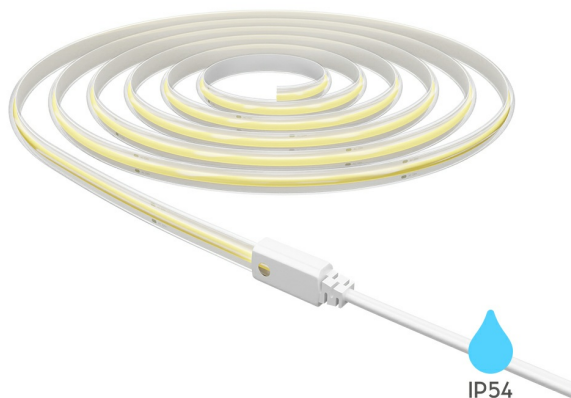

## PRODUCT DATASHEET

MODEL NO BS02-00710

DESCRIPTION BRY-COBLINE-360L-COB-3000K-CLR-220V-IP54-LED STRIP

**Braytron**

**360L LED STRIP**  
Model No: BS02-00710  
**12w/mt - 1250lm/mt**

3000K | Warm White

360 LED/m
220-240VAC
50 m
100 mm

LED  
IP54

360L LED STRIP

Width: 10 mm

IP54

2 YEARS WARRANTY

 220-240V VOLTAGE	 10cm CUTTING LINE	 360L QTY LED/m	 12w/mt WATTAGE	 1250 lm/mt LUMEN/mt
---	--	---	---	--

**360L COBLINE ACCESSORIES**

 BS02-99940 POWER CORD	 BS02-99941 END CAP	 BS02-99942 CLIPS	 BS02-99943 CORNER CONNECTOR	 BS02-99944 MIDDLE CONNECTOR
--	---	---	--	--

### General Characteristics

Model No	:	BS02-00710
Main Family	:	LED Strip
Sub Family	:	220V LED Strip
Type	:	Strip
Body Color	:	White
Lamp Shape	:	Non-Directional
Light Source	:	LED
Warranty	:	2 years
Class	:	Class II
IP	:	IP54

### Dimensions & Weight

P. Width	:	10 mm
Weight	:	54 gr