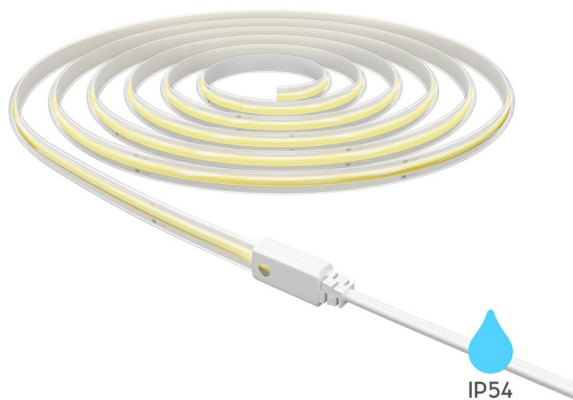

Braytron

PRODUCT DATASHEET

MODEL NO BS02-00710

DESCRIPTION BRY-COBLINE-360L-12W-COB-3000K-CLR-220V-IP65-LED S

Braytron

360L LED STRIP
Model No: BS02-00710
12w/mt - 1250lm/mt

3000K | WarmWhite

360 LED/m
220-240VAC
50 m
Cutting Point: 10cm

LED
IP54

360L LED STRIP

Width: 10 mm

IP54

2 YEARS WARRANTY

 220-240V VOLTAGE	 10cm CUTTING LINE	 360L QTY LED/m	 12w/mt WATTAGE	 1250lm/mt LUMEN/mt
---	--	---	---	---

360L COBLINE ACCESSORIES

 BS02-99940 POWER CORD	 BS02-99941 END CAP	 BS02-99942 CLIPS	 BS02-99943 CORNER CONNECTOR	 BS02-99944 MIDDLE CONNECTOR
--	---	---	--	--

Electrical Characteristics

Lifetime	:	20000 h
Voltage	:	220-240V 50/60Hz
Material	:	FPCB+PVC
Working Temperature	:	-20°C ~ +40°C
Frequency	:	50/60Hz
Led Quantity	:	360led/mt

Package Informations

N.W.	:	2,35 kgs
G.W.	:	3 kgs
PCS/CTN	:	50
Length	:	26 cm
Width	:	27 cm
Height	:	12,5 cm
EAN	:	5949097743054

Product Characteristics

Wattage	:	12 w
Color Temperature	:	3000K
Quse Lumen	:	1250 lm
Color Rendering Index (CRI)	:	≥80
Energy Efficiency Level	:	F
Beam Angle	:	120°
Color Category	:	Warm White

Dimensions & Weight