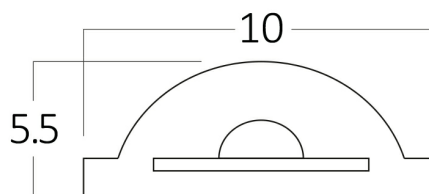

LED
IP54

360L LED STRIP

Width: 10 mm

IP54

2 YEARS WARRANTY

 220-240V VOLTAGE	 10cm CUTTING LINE	 360L QTY LED/m	 12w/mt WATTAGE	 1250lm/mt LUMEN/mt
---	--	---	---	---

360L COBLINE ACCESSORIES

 BS02-99940 POWER CORD	 BS02-99941 END CAP	 BS02-99942 CLIPS	 BS02-99943 CORNER CONNECTOR	 BS02-99944 MIDDLE CONNECTOR
--	---	---	--	--

Electrical Characteristics

Lifetime	:	20000 h
Voltage	:	220-240V 50/60Hz
Material	:	FPCB+PVC
Working Temperature	:	-20°C ~ +40°C
Frequency	:	50/60Hz
Led Quantity	:	360led/mt

Package Informations

N.W.	:	2,35 kgs
G.W.	:	3 kgs
PCS/CTN	:	50
Length	:	26 cm
Width	:	27 cm
Height	:	12,5 cm
EAN	:	5949097743054

Product Characteristics

Wattage	:	12 w
Color Temperature	:	3000K
Quse Lumen	:	1250 lm
Color Rendering Index (CRI)	:	≥80
Energy Efficiency Level	:	F
Beam Angle	:	120°
Color Category	:	Warm White

Dimensions & Weight

P. Length	:	50 mm
P. Width	:	10 mm
P. Height	:	5,5 mm
Weight	:	47 gr