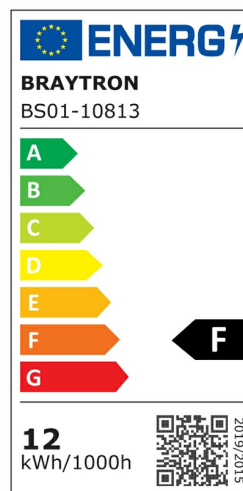

PRODUCT DATASHEET

MODEL NO BS01-10813

DESCRIPTION BRY-ECOLINE-12W-120L-2835-6500K-24V-IP54-LED STRIP

Luminare is intended to use in outdoor applications

General Characteristics

Model No	:	BS01-10813
Main Family	:	LED Strip
Sub Family	:	12V-24V LED Strip
Type	:	Strip
Body Color	:	White
Lamp Shape	:	Non-Directional
Light Source	:	N/A
Warranty	:	2 years
Class	:	Class III
IP	:	IP54

Electrical Characteristics

Lifetime	:	20000 h
Voltage	:	24VDC
Material	:	FPCB
Working Temperature	:	-20 C+40 C

Package Informations

N.W.	:	6,40 kgs
G.W.	:	7,60 kgs
PCS/CTN	:	200 mt
Length	:	360 mm
Width	:	195 mm
Height	:	290 mm
EAN	:	5949097723988

Product Characteristics

Wattage	:	12 w/mt
Color Temperature	:	6500K
Quse Lumen	:	1200 lm/mt
Color Rendering Index (CRI)	:	>80
Energy Efficiency Level	:	F
Color Category	:	Cool White

Dimensions & Weight

P. Length	:	1000 mm
P. Width	:	10 mm
Weight	:	32 gr