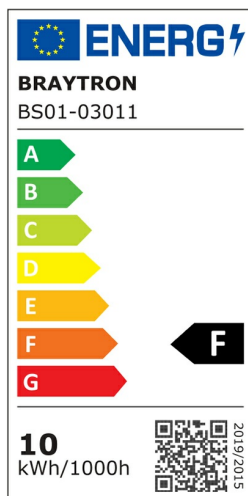

## PRODUCT DATASHEET

MODEL NO BS01-03011

DESCRIPTION BRY-COBLINE-10W-320D-COB-4000K-24V-IP20-LED STRIP

### General Characteristics

Model No	:	BS01-03011
Main Family	:	LED Strip
Sub Family	:	12V-24V LED Strip
Type	:	Strip
Body Color	:	White
Lamp Shape	:	Non-Directional
Light Source	:	LED
Warranty	:	2 years
Class	:	Class III
IP	:	IP20

### Electrical Characteristics

Lifetime	:	20000 h
Voltage	:	24VDC
Material	:	FPCB
Working Temperature	:	-20 C+40 C

### Product Characteristics

Wattage	:	10 w/mt
Color Temperature	:	4000K
Quse Lumen	:	1050 lm/mt
Color Rendering Index (CRI)	:	>80
Energy Efficiency Level	:	F
Color Category	:	Natural White