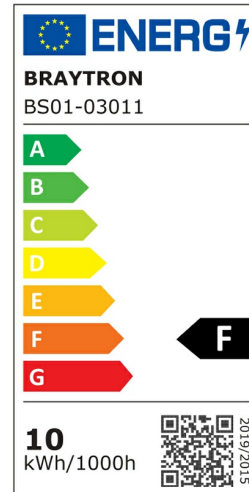

PRODUCT DATASHEET

MODEL NO BS01-03011

DESCRIPTION BRY-COBLINE-10W-320D-COB-4000K-24V-IP20-LED STRIP

General Characteristics

Model No	:	BS01-03011
Main Family	:	LED Strip
Sub Family	:	12V-24V LED Strip
Type	:	Strip
Lamp Shape	:	Non-Directional
Light Source	:	LED
Warranty	:	2 years
Class	:	Class III
IP	:	IP20

Electrical Characteristics

Lifetime (at 2.7 h/day)	:	20000 h
Voltage	:	24VDC
Material	:	FPCB
Working Temperature	:	-20 C+40 C

Package Informations

N.W.	:	8,00 kgs
G.W.	:	10,65 kgs
PCS/CTN	:	600 mt
Length	:	750 mm
Width	:	280 mm
Height	:	270 mm
EAN	:	5949097741685

Product Characteristics

Wattage	:	10 w/mt
Color Temperature	:	4000K
Quse Lumen	:	1050 lm/mt
Color Rendering Index (CRI)	:	>80
Energy Efficiency Level	:	F
Color Category	:	Natural White

Dimensions & Weight