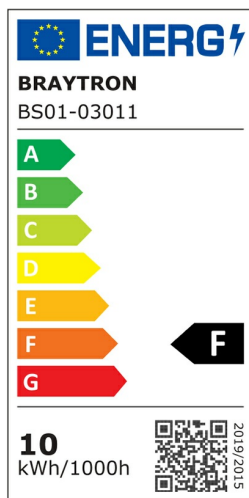

PRODUCT DATASHEET

MODEL NO BS01-03011

DESCRIPTION BRY-COBLINE-10W-320D-COB-4000K-24V-IP20-LED STRIP

General Characteristics

Model No	:	BS01-03011
Main Family	:	LED Strip
Sub Family	:	12V-24V LED Strip
Type	:	Strip
Lamp Shape	:	Non-Directional
Light Source	:	LED
Warranty	:	2 years
Class	:	Class III
IP	:	IP20

Electrical Characteristics

Lifetime (at 2.7 h/day)	:	20000 h
Voltage	:	24VDC
Material	:	FPCB
Working Temperature	:	-20 C+40 C

Package Informations

N.W.	:	8,00 kgs
G.W.	:	10,65 kgs
PCS/CTN	:	600 mt
Length	:	750 mm
Width	:	280 mm
Height	:	270 mm
EAN	:	5949097741685

Product Characteristics

Wattage	:	10 w/mt
Color Temperature	:	4000K
Quse Lumen	:	1050 lm/mt
Color Rendering Index (CRI)	:	>80
Energy Efficiency Level	:	F
Color Category	:	Natural White

Dimensions & Weight