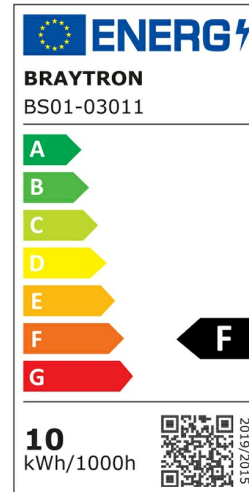

## PRODUCT DATASHEET

MODEL NO BS01-03011

DESCRIPTION BRY-COBLINE-10W-320D-COB-4000K-24V-IP20-LED STRIP

### General Characteristics

Model No	:	BS01-03011
Main Family	:	LED Strip
Sub Family	:	12V-24V LED Strip
Type	:	Strip
Body Color	:	White
Lamp Shape	:	Non-Directional
Light Source	:	LED
Warranty	:	2 years
Class	:	Class III
IP	:	IP20

### Electrical Characteristics

Lifetime	:	20000 h
Voltage	:	24VDC
Material	:	FPCB
Working Temperature	:	-20 C+40 C

### Product Characteristics

Wattage	:	10 w/mt
Color Temperature	:	4000K
Quse Lumen	:	1050 lm/mt
Color Rendering Index (CRI)	:	>80
Energy Efficiency Level	:	F
Color Category	:	Natural White