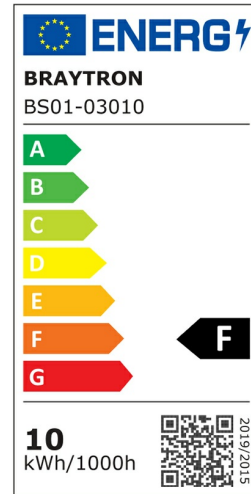

PRODUCT DATASHEET

MODEL NO BS01-03010

DESCRIPTION BRY-COBLINE-10W-320D-COB-3000K-24V-IP20-LED STRIP

General Characteristics

Model No	:	BS01-03010
Main Family	:	LED Strip
Sub Family	:	12V-24V LED Strip
Type	:	Strip
Body Color	:	White
Lamp Shape	:	Non-Directional
Light Source	:	LED
Warranty	:	2 years
Class	:	Class III
IP	:	IP20

Electrical Characteristics

Lifetime	:	20000 h
Voltage	:	24VDC
Material	:	FPCB
Working Temperature	:	-20 C+40 C

Package Informations

N.W.	:	8,00 kgs
G.W.	:	10,65 kgs
PCS/CTN	:	600 mt
Length	:	750 mm
Width	:	280 mm
Height	:	270 mm
EAN	:	5949097741678

Product Characteristics

Wattage	:	10 w/mt
Color Temperature	:	3000K
Quse Lumen	:	1050 lm/mt
Color Rendering Index (CRI)	:	>80
Energy Efficiency Level	:	F
Color Category	:	Warm White

Dimensions & Weight

P. Length	:	1000 mm
P. Width	:	8 mm
Weight	:	134 gr