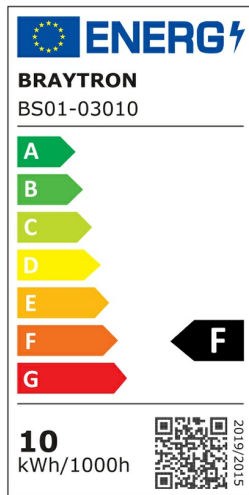

PRODUCT DATASHEET

MODEL NO BS01-03010

DESCRIPTION BRY-COBLINE-10W-320D-COB-3000K-24V-IP20-LED STRIP

General Characteristics

Model No	:	BS01-03010
Main Family	:	LED Strip
Sub Family	:	12V-24V LED Strip
Type	:	Strip
Body Color	:	White
Lamp Shape	:	Non-Directional
Light Source	:	LED
Warranty	:	2 years
Class	:	Class III
IP	:	IP20

Electrical Characteristics

Lifetime	:	20000 h
Voltage	:	24VDC
Material	:	FPCB
Working Temperature	:	-20 C+40 C

Package Informations

N.W.	:	8,00 kgs
G.W.	:	10,65 kgs
PCS/CTN	:	600 mt
Length	:	750 mm
Width	:	280 mm
Height	:	270 mm
EAN	:	5949097741678

Product Characteristics

Wattage	:	10 w/mt
Color Temperature	:	3000K
Quse Lumen	:	1050 lm/mt
Color Rendering Index (CRI)	:	>80
Energy Efficiency Level	:	F
Color Category	:	Warm White

Dimensions & Weight

P. Length	:	1000 mm
P. Width	:	8 mm
Weight	:	134 gr