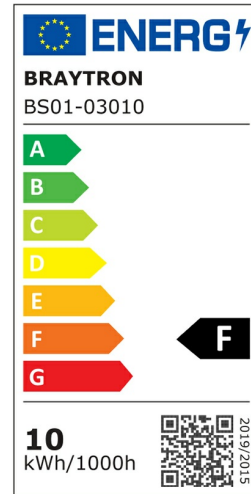

PRODUCT DATASHEET

MODEL NO BS01-03010

DESCRIPTION BRY-COBLINE-10W-320D-COB-3000K-24V-IP20-LED STRIP

General Characteristics

| | | |
|--------------|---|-------------------|
| Model No | : | BS01-03010 |
| Main Family | : | LED Strip |
| Sub Family | : | 12V-24V LED Strip |
| Type | : | Strip |
| Lamp Shape | : | Non-Directional |
| Light Source | : | LED |
| Warranty | : | 2 years |
| Class | : | Class III |
| IP | : | IP20 |

Electrical Characteristics

| | | |
|-------------------------|---|------------|
| Lifetime (at 2.7 h/day) | : | 20000 h |
| Voltage | : | 24VDC |
| Material | : | FPCB |
| Working Temperature | : | -20 C+40 C |

Package Informations

| | | |
|---------|---|---------------|
| N.W. | : | 8,00 kgs |
| G.W. | : | 10,65 kgs |
| PCS/CTN | : | 600 mt |
| Length | : | 750 mm |
| Width | : | 280 mm |
| Height | : | 270 mm |
| EAN | : | 5949097741678 |

Product Characteristics

| | | |
|-----------------------------|---|------------|
| Wattage | : | 10 w/mt |
| Color Temperature | : | 3000K |
| Quse Lumen | : | 1050 lm/mt |
| Color Rendering Index (CRI) | : | >80 |
| Energy Efficiency Level | : | F |
| Color Category | : | Warm White |