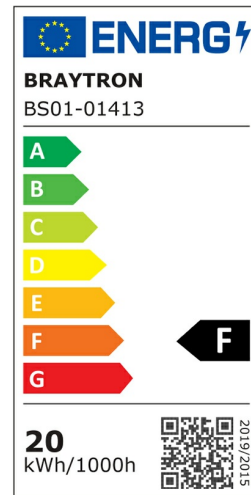

## PRODUCT DATASHEET

MODEL NO BS01-01413

DESCRIPTION BRY-PLUSLINE-20W-240L-2835-6500K-24V-IP20-LED STRI

Without

### General Characteristics

Model No	:	BS01-01413
Main Family	:	LED Strip
Sub Family	:	12V-24V LED Strip
Type	:	Strip
Lamp Shape	:	Non-Directional
Light Source	:	LED
Warranty	:	2 years
IP	:	IP20

### Electrical Characteristics

Lifetime	:	20000 h
Voltage	:	24VDC
Material	:	FPCB
Working Temperature	:	-20 C+40 C

### Product Characteristics

Wattage	:	20 w/mt
Color Temperature	:	6500K
Quse Lumen	:	2000 lm/mt
Color Rendering Index (CRI)	:	>80
Energy Efficiency Level	:	F
Color Category	:	Cool White