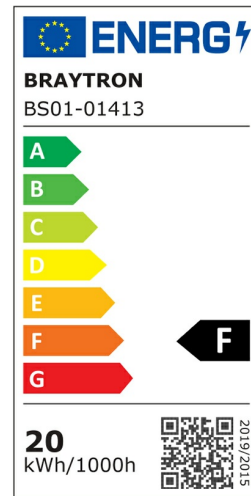

Braytron

PRODUCT DATASHEET

MODEL NO BS01-01413

DESCRIPTION BRY-PLUSLINE-20W-240L-2835-6500K-24V-IP20-LED STRI

BRAYTRON SRL

Bulavardul iuliu maniu, Nr.616, Sector 6, 061129, Bucuresti-ROMANIA

info@braytron.com

www.braytron.com

Page 1-2

General Characteristics

Model No	:	BS01-01413
Main Family	:	LED Strip
Sub Family	:	12V-24V LED Strip
Type	:	Strip
Body Color	:	White
Lamp Shape	:	Non-Directional
Light Source	:	LED
Warranty	:	2 years
Class	:	Class III
IP	:	IP20

Electrical Characteristics

Lifetime	:	20000 h
Voltage	:	24VDC
Material	:	FPCB
Working Temperature	:	-20 C+40 C
Led Quantity	:	240led/mt

Package Informations

N.W.	:	4,40 kgs
G.W.	:	4,90 kgs
PCS/CTN	:	200 mt
Length	:	285 mm
Width	:	210 mm
Height	:	220 mm
EAN	:	5949097740022

Product Characteristics

Wattage	:	20 w/mt
Color Temperature	:	6500K
Quse Lumen	:	2000 lm/mt
Color Rendering Index (CRI)	:	>80
Energy Efficiency Level	:	F
Color Category	:	Cool White

Dimensions & Weight

P. Width	:	10mm
Weight	:	440 gr