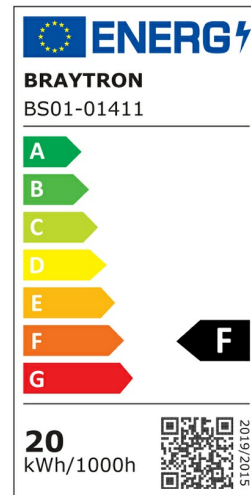

## PRODUCT DATASHEET

MODEL NO BS01-01411

DESCRIPTION BRY-PLUSLINE-20W-240L-2835-4000K-24V-IP20-LED STRI

Without

### General Characteristics

Model No	:	BS01-01411
Main Family	:	LED Strip
Sub Family	:	12V-24V LED Strip
Type	:	Strip
Lamp Shape	:	Non-Directional
Light Source	:	LED
Warranty	:	2 years
IP	:	IP20

### Electrical Characteristics

Lifetime	:	20000 h
Voltage	:	24VDC
Material	:	FPCB
Working Temperature	:	-20 C+40 C

### Product Characteristics

Wattage	:	20 w/mt
Color Temperature	:	4000K
Quse Lumen	:	2000 lm/mt
Color Rendering Index (CRI)	:	>80
Energy Efficiency Level	:	F
Color Category	:	Natural White