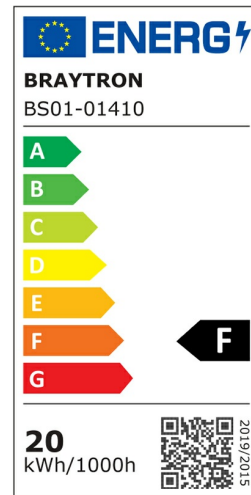

PRODUCT DATASHEET

MODEL NO BS01-01410

DESCRIPTION BRY-PLUSLINE-20W-240L-2835-3000K-24V-IP20-LED STRI

Without

General Characteristics

Model No	:	BS01-01410
Main Family	:	LED Strip
Sub Family	:	12V-24V LED Strip
Type	:	Strip
Lamp Shape	:	Non-Directional
Light Source	:	LED
Warranty	:	2 years
IP	:	IP20

Electrical Characteristics

Lifetime	:	20000 h
Voltage	:	24VDC
Material	:	FPCB
Working Temperature	:	-20 C+40 C

Package Informations

N.W.	:	4,40 kgs
G.W.	:	4,90 kgs
PCS/CTN	:	200 mt
Length	:	285 mm
Width	:	210 mm
Height	:	220 mm
EAN	:	5949097740008

Product Characteristics

Wattage	:	20 w/mt
Color Temperature	:	3000K
Quse Lumen	:	2000 lm/mt
Color Rendering Index (CRI)	:	>80
Energy Efficiency Level	:	F
Color Category	:	Warm White

Dimensions & Weight

P. Width	:	10mm
Weight	:	440 gr