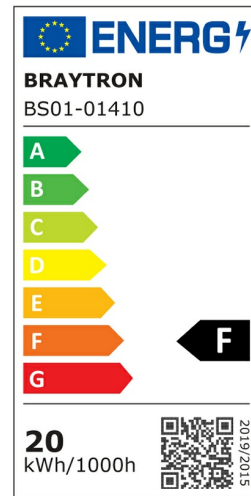

Braytron

PRODUCT DATASHEET

MODEL NO BS01-01410

DESCRIPTION BRY-PLUSLINE-20W-240L-2835-3000K-24V-IP20-LED STRI

BRAYTRON SRL

Bulavardul iuliu maniu, Nr.616, Sector 6, 061129, Bucuresti-ROMANIA

info@braytron.com

www.braytron.com

Page 1-2

General Characteristics

Model No	:	BS01-01410
Main Family	:	LED Strip
Sub Family	:	12V-24V LED Strip
Type	:	Strip
Body Color	:	White
Lamp Shape	:	Non-Directional
Light Source	:	LED
Warranty	:	2 years
Class	:	Class III
IP	:	IP20

Electrical Characteristics

Lifetime	:	20000 h
Voltage	:	24VDC
Material	:	FPCB
Working Temperature	:	-20 C+40 C
Led Quantity	:	240led/mt

Package Informations

N.W.	:	4,40 kgs
G.W.	:	4,90 kgs
PCS/CTN	:	200 mt
Length	:	285 mm
Width	:	210 mm
Height	:	220 mm
EAN	:	5949097740008

Product Characteristics

Wattage	:	20 w/mt
Color Temperature	:	3000K
Quse Lumen	:	2000 lm/mt
Color Rendering Index (CRI)	:	>80
Energy Efficiency Level	:	F
Color Category	:	Warm White

Dimensions & Weight

P. Width	:	10mm
Weight	:	440 gr