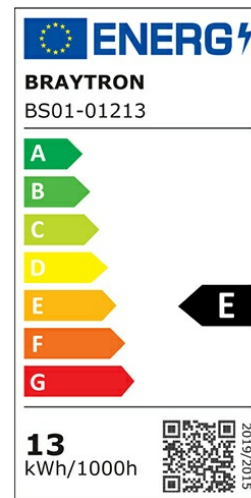

Braytron

PRODUCT DATASHEET

MODEL NO BS01-01213

DESCRIPTION BRY-PLUSLINE-13W-168L-2835-6500K-24V-IP20-LED STRI

BRAYTRON SRL

Bulavardul Iuliu Maniu, Nr.616, Sector 6, 061129, Bucuresti-ROMANIA

info@braytron.com

www.braytron.com

Page 1-2

General Characteristics

Model No	:	BS01-01213
Main Family	:	LED Strip
Sub Family	:	12V-24V LED Strip
Type	:	Strip
Body Color	:	White
Lamp Shape	:	Non-Directional
Light Source	:	LED
Warranty	:	2 years
Class	:	Class III
IP	:	IP20

Electrical Characteristics

Lifetime	:	20000 h
Voltage	:	24VDC
Material	:	FPCB
Working Temperature	:	-20 C+40 C
Led Quantity	:	168led/mt

Package Informations

N.W.	:	3,70 kgs
G.W.	:	4,30 kgs
PCS/CTN	:	200 mt
Length	:	270 mm
Width	:	270 mm
Height	:	170 mm
EAN	:	5949097724015

Product Characteristics

Wattage	:	13 w/mt
Color Temperature	:	6500K
Quse Lumen	:	1680 lm/mt
Color Rendering Index (CRI)	:	>80
Energy Efficiency Level	:	E
Color Category	:	Cool White

Dimensions & Weight

P. Length	:	1000 mm
P. Width	:	10 mm
Weight	:	18,5 gr