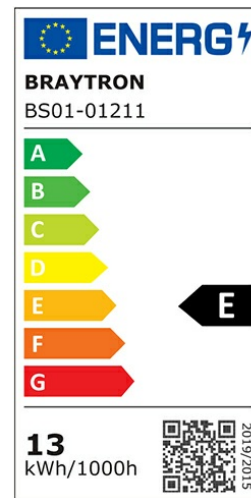

Braytron

PRODUCT DATASHEET

MODEL NO BS01-01211

DESCRIPTION BRY-PLUSLINE-13W-168L-2835-4000K-24V-IP20-LED STRI

BRAYTRON SRL

Bulavardul Iuliu Maniu, Nr.616, Sector 6, 061129, Bucuresti-ROMANIA

info@braytron.com

www.braytron.com

Page 1-2

General Characteristics

Model No	:	BS01-01211
Main Family	:	LED Strip
Sub Family	:	12V-24V LED Strip
Type	:	Strip
Body Color	:	White
Lamp Shape	:	Non-Directional
Light Source	:	LED
Warranty	:	2 years
Class	:	Class III
IP	:	IP20

Electrical Characteristics

Lifetime	:	20000 h
Voltage	:	24VDC
Material	:	FPCB
Working Temperature	:	-20 C+40 C
Led Quantity	:	168led/mt

Package Informations

N.W.	:	3,70 kgs
G.W.	:	4,30 kgs
PCS/CTN	:	200 mt
Length	:	270 mm
Width	:	270 mm
Height	:	170 mm
EAN	:	5949097724008

Product Characteristics

Wattage	:	13 w/mt
Color Temperature	:	4000K
Quse Lumen	:	1680 lm/mt
Color Rendering Index (CRI)	:	>80
Energy Efficiency Level	:	E
Color Category	:	Natural White

Dimensions & Weight