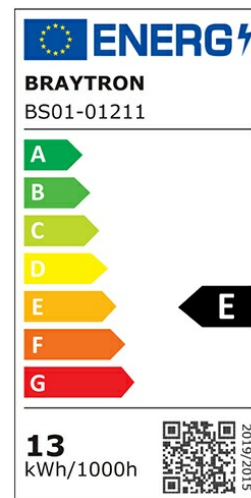

## PRODUCT DATASHEET

MODEL NO BS01-01211

DESCRIPTION BRY-PLUSLINE-13W-168L-2835-4000K-24V-IP20-LED STRI

### General Characteristics

Model No	:	BS01-01211
Main Family	:	LED Strip
Sub Family	:	12V-24V LED Strip
Type	:	Strip
Body Color	:	White
Lamp Shape	:	Non-Directional
Light Source	:	LED
Warranty	:	2 years
Class	:	Class III
IP	:	IP20

### Electrical Characteristics

Lifetime	:	20000 h
Voltage	:	24VDC
Material	:	FPCB
Working Temperature	:	-20 C+40 C

### Product Characteristics

Wattage	:	13 w/mt
Color Temperature	:	4000K
Quse Lumen	:	1680 lm/mt
Color Rendering Index (CRI)	:	>80
Energy Efficiency Level	:	E
Color Category	:	Natural White