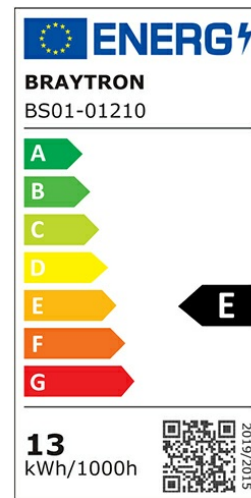

Braytron

PRODUCT DATASHEET

MODEL NO BS01-01210

DESCRIPTION BRY-PLUSLINE-13W-168L-2835-3000K-24V-IP20-LED STRI

BRAYTRON SRL

Bulavardul Iuliu Maniu, Nr.616, Sector 6, 061129, Bucuresti-ROMANIA

info@braytron.com

www.braytron.com

Page 1-2