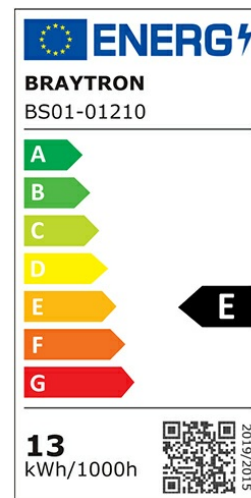

PRODUCT DATASHEET

MODEL NO BS01-01210

DESCRIPTION BRY-PLUSLINE-13W-168L-2835-3000K-24V-IP20-LED STRI

General Characteristics

Model No	:	BS01-01210
Main Family	:	LED Strip
Sub Family	:	12V-24V LED Strip
Type	:	Strip
Body Color	:	White
Lamp Shape	:	Non-Directional
Light Source	:	LED
Warranty	:	2 years
Class	:	Class III
IP	:	IP20

Electrical Characteristics

Lifetime	:	20000 h
Voltage	:	24VDC
Material	:	FPCB
Working Temperature	:	-20 C+40 C

Package Informations

N.W.	:	3,70 kgs
G.W.	:	4,30 kgs
PCS/CTN	:	200 mt
Length	:	270 mm
Width	:	270 mm
Height	:	170 mm
EAN	:	5949097723995

Product Characteristics

Wattage	:	13 w/mt
Color Temperature	:	3000K
Quse Lumen	:	1680 lm/mt
Color Rendering Index (CRI)	:	>80
Energy Efficiency Level	:	E
Color Category	:	Warm White

Dimensions & Weight

P. Length	:	1000 mm
P. Width	:	10 mm
Weight	:	18,5 gr