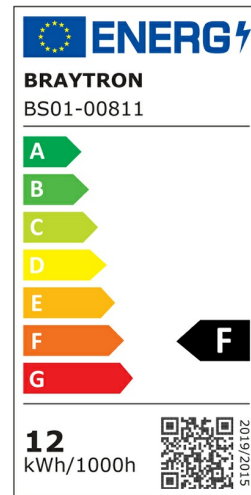

PRODUCT DATASHEET

MODEL NO BS01-00811

DESCRIPTION BRY-ECOLINE-12W-120L-2835-4000K-24V-IP20-LED STRIP

General Characteristics

Model No	:	BS01-00811
Main Family	:	LED Strip
Sub Family	:	12V-24V LED Strip
Type	:	Strip
Body Color	:	White
Lamp Shape	:	Non-Directional
Light Source	:	LED
Warranty	:	2 years
Class	:	Class III
IP	:	IP20

Electrical Characteristics

Lifetime	:	20000 h
Voltage	:	24VDC
Material	:	FPCB
Working Temperature	:	-20 C+40 C

Package Informations

N.W.	:	3,60 kgs
G.W.	:	4,20 kgs
PCS/CTN	:	200 mt
Length	:	270 mm
Width	:	270 mm
Height	:	170 mm
EAN	:	5949097723940

Product Characteristics

Wattage	:	12 w/mt
Color Temperature	:	4000K
Quse Lumen	:	1200 lm/mt
Color Rendering Index (CRI)	:	>80
Energy Efficiency Level	:	F
Color Category	:	Natural White

Dimensions & Weight