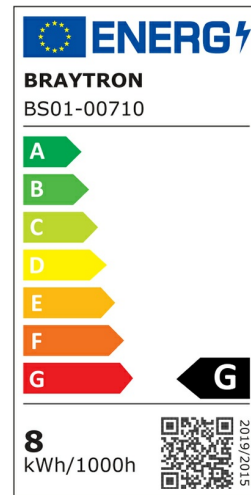

PRODUCT DATASHEET

MODEL NO BS01-00710

DESCRIPTION BRY-ECOLINE-8W-60L-2835-3000K-24V-IP20-LED STRIP

General Characteristics

Model No	:	BS01-00710
Main Family	:	LED Strip
Sub Family	:	12V-24V LED Strip
Type	:	Strip
Body Color	:	White
Lamp Shape	:	Non-Directional
Light Source	:	LED
Warranty	:	2 years
Class	:	Class III
IP	:	IP20

Electrical Characteristics

Lifetime	:	20000 h
Voltage	:	24VDC
Material	:	FPCB
Working Temperature	:	-20 C+40 C

Package Informations

N.W.	:	1,00 kgs
G.W.	:	1,35 kgs
PCS/CTN	:	200 mt
Length	:	320 mm
Width	:	175 mm
Height	:	240 mm
EAN	:	5949097723902

Product Characteristics

Wattage	:	8 w/mt
Color Temperature	:	3000K
Quse Lumen	:	720 lm/mt
Color Rendering Index (CRI)	:	>80
Energy Efficiency Level	:	G
Color Category	:	Warm White

Dimensions & Weight

P. Length	:	1000 mm
P. Width	:	8 mm
Weight	:	5 gr