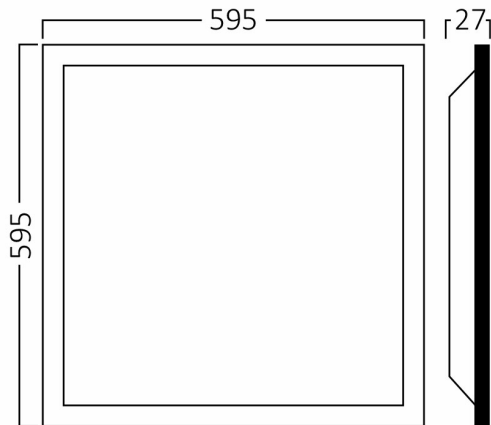

Braytron

PRODUCT DATASHEET

MODEL NO BP28-56630

DESCRIPTION BRY-BACKLITE-RC-50W-595x595-WHT-6500K-LED PANEL LI

IP40

BRAYTRON SRL

Bulavardul Iuliu Maniu, Nr.616, Sector 6, 061129, Bucuresti-ROMANIA

info@braytron.com

www.braytron.com

General Characteristics

Model No	:	BP28-56630
Main Family	:	Indoor Lighting
Sub Family	:	LED Big Panel
Type	:	Recessed Panel
Body Color	:	White
Lamp Shape	:	Non-Directional
Warranty	:	2 Years
Class	:	CLASS II
IP	:	IP40

Electrical Characteristics

Lifetime	:	20000 h
Voltage	:	220-240V 50/60Hz
Power Factor	:	>0,5
Material	:	Metal+PS
Working Temperature	:	-20°C ~ +40°C

Package Informations

N.W.	:	11,5 kgs
G.W.	:	12,7 kgs
PCS/CTN	:	10
Length	:	63 cm
Width	:	29,5 cm
Height	:	64 cm
EAN	:	5949097720970

Product Characteristics

Wattage	:	50 w
Color Temperature	:	6500K
Quse Lumen	:	5200 lm
Color Rendering Index (CRI)	:	≥80
Energy Efficiency Level	:	F
Beam Angle	:	110°

Dimensions & Weight

P. Length	:	595 mm
P. Width	:	595 mm
P. Height	:	27 mm
Weight	:	1150 gr