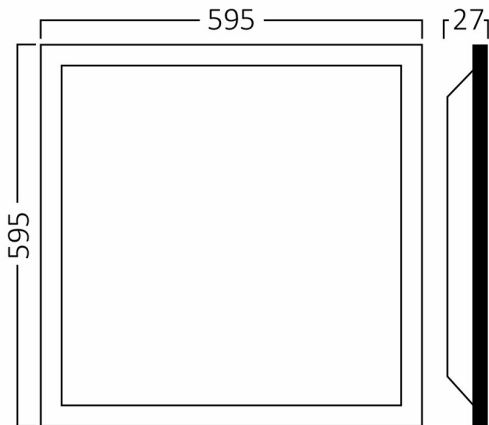

## PRODUCT DATASHEET

MODEL NO BP28-56630

DESCRIPTION BRY-BACKLITE-RC-50W-595x595-WHT-6500K-LED PANEL

IP40

Luminare is intended to use in outdoor applications

BRAYTRON SRL

Bulavardul Iuliu Maniu, Nr.616, Sector 6, 061129, Bucuresti-ROMANIA

### General Characteristics

Model No	:	BP28-56630
Main Family	:	Indoor Lighting
Sub Family	:	LED Big Panel
Type	:	Recessed Panel
Body Color	:	White
Lamp Shape	:	Non-Directional
Dimmable	:	Not-Dimmable
Light Source	:	LED
Warranty	:	2 years
Class	:	Class II
IP	:	IP40

### Package Informations

N.W.	:	10,40 kgs
G.W.	:	11,30 kgs
PCS/CTN	:	8 pcs
Length	:	645 mm
Width	:	235 mm
Height	:	650 mm
EAN	:	5949097720970

### Dimensions & Weight

P. Length	:	595 mm
P. Width	:	595 mm
P. Height	:	27 mm
Weight	:	1300 gr