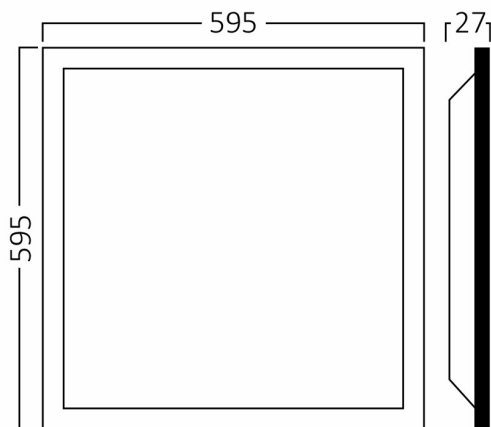

PRODUCT DATASHEET

MODEL NO BP28-56630

DESCRIPTION BRY-BACKLITE-RC-50W-595x595-WHT-6500K-LED PANEL

Luminare is intended to use in outdoor applications

General Characteristics

Model No	:	BP28-56630
Main Family	:	Indoor Lighting
Sub Family	:	LED Big Panel
Type	:	Recessed Panel
Body Color	:	White
Lamp Shape	:	Non-Directional
Dimmable	:	Not-Dimmable
Light Source	:	LED
Warranty	:	2 years
Class	:	Class II
IP	:	IP40

Electrical Characteristics

Lifetime	:	20000 h
Voltage	:	220-240V
Power Factor	:	>0,5
Material	:	Aluminium
Working Temperature	:	-20 C+40 C
Frequency	:	50-60 Hz

Package Informations

N.W.	:	10,40 kgs
G.W.	:	11,30 kgs
PCS/CTN	:	8 pcs
Length	:	645 mm
Width	:	235 mm
Height	:	650 mm
EAN	:	5949097720970

Product Characteristics

Wattage	:	50 w
Color Temperature	:	6500K
Quse Lumen	:	5200 lm
Color Rendering Index (CRI)	:	>80
Energy Efficiency Level	:	F
Beam Angle	:	110° Degrees
Color Category	:	Cool White

Dimensions & Weight

P. Length	:	595 mm
P. Width	:	595 mm
P. Height	:	27 mm
Weight	:	1300 gr