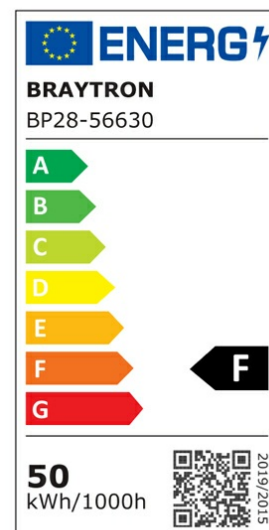

PRODUCT DATASHEET

MODEL NO BP28-56630

DESCRIPTION BRY-BACKLITE-RC-50W-595x595-WHT-6500K-LED PANEL

Luminare is intended to use in outdoor applications

General Characteristics

Model No	:	BP28-56630
Main Family	:	Indoor Lighting
Sub Family	:	LED Big Panel
Type	:	Recessed Panel
Body Color	:	White
Lamp Shape	:	Non-Directional
Dimmable	:	Not-Dimmable
Light Source	:	LED
Warranty	:	2 years
Class	:	Class II
IP	:	IP40

Electrical Characteristics

Lifetime	:	20000 h
Voltage	:	220-240V
Power Factor	:	>0,5
Material	:	Aluminium
Working Temperature	:	-20 C+40 C
Frequency	:	50-60 Hz

Package Informations

N.W.	:	10,40 kgs
G.W.	:	11,30 kgs
PCS/CTN	:	8 pcs
Length	:	645 mm
Width	:	235 mm
Height	:	650 mm
EAN	:	5949097720970

Product Characteristics

Wattage	:	50 w
Color Temperature	:	6500K
Quse Lumen	:	5200 lm
Color Rendering Index (CRI)	:	>80
Energy Efficiency Level	:	F
Beam Angle	:	110° Degrees
Color Category	:	Cool White

Dimensions & Weight

P. Length	:	595 mm
P. Width	:	595 mm
P. Height	:	27 mm
Weight	:	1300 gr