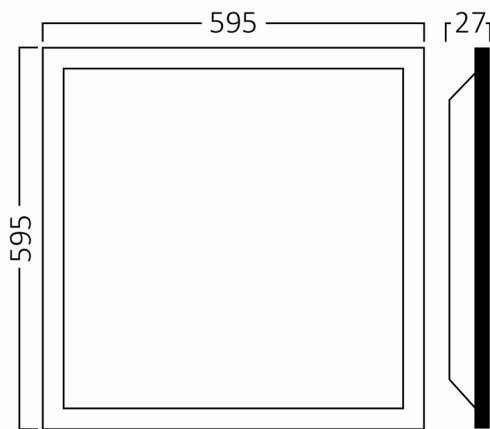

PRODUCT DATASHEET

MODEL NO BP28-56610

DESCRIPTION BRY-BACKLITE-RC-50W-595x595-WHT-4000K-LED PANEL

Luminare is intended to use in outdoor applications

General Characteristics

Model No	:	BP28-56610
Main Family	:	Indoor Lighting
Sub Family	:	LED Big Panel
Type	:	Recessed Panel
Body Color	:	White
Lamp Shape	:	Non-Directional
Dimmable	:	Not-Dimmable
Light Source	:	LED
Warranty	:	2 years
Class	:	Class II
IP	:	IP40

Electrical Characteristics

Lifetime	:	20000 h
Voltage	:	220-240V
Power Factor	:	>0,5
Material	:	Aluminium
Working Temperature	:	-20 C+40 C
Frequency	:	50-60 Hz

Package Informations

N.W.	:	10,40 kgs
G.W.	:	11,30 kgs
PCS/CTN	:	8 pcs
Length	:	645 mm
Width	:	235 mm
Height	:	650 mm
EAN	:	5949097720963

Product Characteristics

Wattage	:	50 w
Color Temperature	:	4000K
Quse Lumen	:	5200 lm
Color Rendering Index (CRI)	:	>80
Energy Efficiency Level	:	F
Beam Angle	:	110° Degrees
Color Category	:	Natural White

Dimensions & Weight

P. Length	:	595 mm
P. Width	:	595 mm
P. Height	:	27 mm
Weight	:	1300 gr