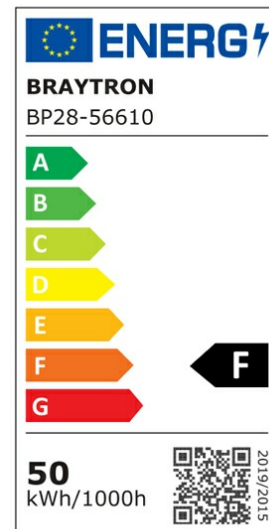

PRODUCT DATASHEET

MODEL NO BP28-56610

DESCRIPTION BRY-BACKLITE-RC-50W-595x595-WHT-4000K-LED PANEL

Luminare is intended to use in outdoor applications

General Characteristics

Model No	:	BP28-56610
Main Family	:	Indoor Lighting
Sub Family	:	LED Big Panel
Type	:	Recessed Panel
Body Color	:	White
Lamp Shape	:	Non-Directional
Dimmable	:	Not-Dimmable
Light Source	:	LED
Warranty	:	2 years
Class	:	Class II
IP	:	IP40

Electrical Characteristics

Lifetime	:	20000 h
Voltage	:	220-240V
Power Factor	:	>0,5
Material	:	Aluminium
Working Temperature	:	-20 C+40 C
Frequency	:	50-60 Hz

Package Informations

N.W.	:	10,40 kgs
G.W.	:	11,30 kgs
PCS/CTN	:	8 pcs
Length	:	645 mm
Width	:	235 mm
Height	:	650 mm
EAN	:	5949097720963

Product Characteristics

Wattage	:	50 w
Color Temperature	:	4000K
Quse Lumen	:	5200 lm
Color Rendering Index (CRI)	:	>80
Energy Efficiency Level	:	F
Beam Angle	:	110° Degrees
Color Category	:	Natural White

Dimensions & Weight

P. Length	:	595 mm
P. Width	:	595 mm
P. Height	:	27 mm
Weight	:	1300 gr