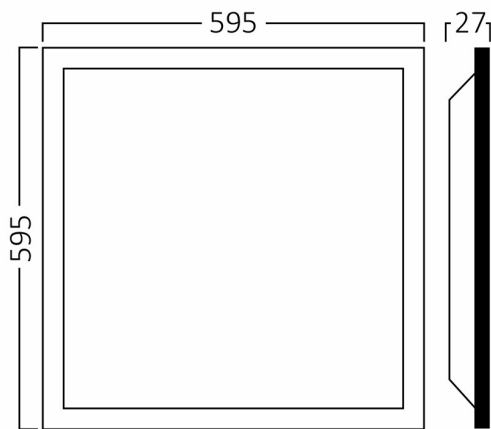

PRODUCT DATASHEET

MODEL NO BP28-56600

DESCRIPTION BRY-BACKLITE-RC-50W-595x595-WHT-3000K-LED PANEL

Luminare is intended to use in outdoor applications

General Characteristics

Model No	:	BP28-56600
Main Family	:	Indoor Lighting
Sub Family	:	LED Big Panel
Type	:	Recessed Panel
Body Color	:	White
Lamp Shape	:	Non-Directional
Dimmable	:	Not-Dimmable
Light Source	:	LED
Warranty	:	2 years
Class	:	Class II
IP	:	IP40

Electrical Characteristics

Lifetime	:	20000 h
Voltage	:	220-240V
Power Factor	:	>0,5
Material	:	Aluminium
Working Temperature	:	-20 C+40 C
Frequency	:	50-60 Hz

Package Informations

N.W.	:	10,40 kgs
G.W.	:	11,30 kgs
PCS/CTN	:	8 pcs
Length	:	645 mm
Width	:	235 mm
Height	:	650 mm
EAN	:	5949097720956

Product Characteristics

Wattage	:	50 w
Color Temperature	:	3000K
Quse Lumen	:	5200 lm
Color Rendering Index (CRI)	:	>80
Energy Efficiency Level	:	F
Beam Angle	:	110° Degrees
Color Category	:	Warm White

Dimensions & Weight

P. Length	:	595 mm
P. Width	:	595 mm
P. Height	:	27 mm
Weight	:	1300 gr