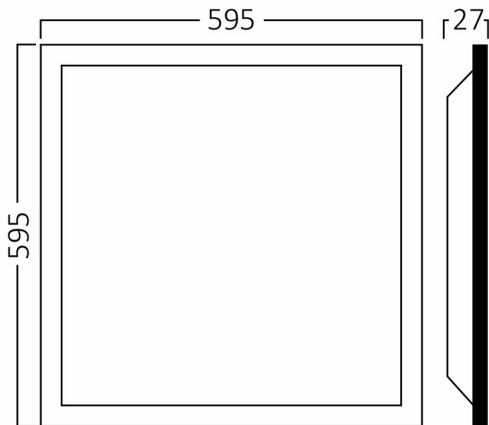

Braytron

PRODUCT DATASHEET

MODEL NO BP28-56600

DESCRIPTION BRY-BACKLITE-RC-50W-595x595-WHT-3000K-LED PANEL

Luminare is intended to use in outdoor applications

BRAYTRON SRL

Bulavardul iuliu maniu, Nr.616, Sector 6, 061129, Bucuresti-ROMANIA

Electrical Characteristics

Lifetime	:	20000 h
Voltage	:	220-240V
Power Factor	:	>0,5
Material	:	Aluminium
Working Temperature	:	-20 C+40 C
Frequency	:	50-60 Hz

Package Informations

N.W.	:	10,40 kgs
G.W.	:	11,30 kgs
PCS/CTN	:	8 pcs
Length	:	645 mm
Width	:	235 mm
Height	:	650 mm
EAN	:	5949097720956

Product Characteristics

Wattage	:	50 w
Color Temperature	:	3000K
Quse Lumen	:	5200 lm
Color Rendering Index (CRI)	:	>80
Energy Efficiency Level	:	F
Beam Angle	:	110° Degrees
Color Category	:	Warm White

Dimensions & Weight

P. Length	:	595 mm
P. Width	:	595 mm
P. Height	:	27 mm
Weight	:	1300 gr