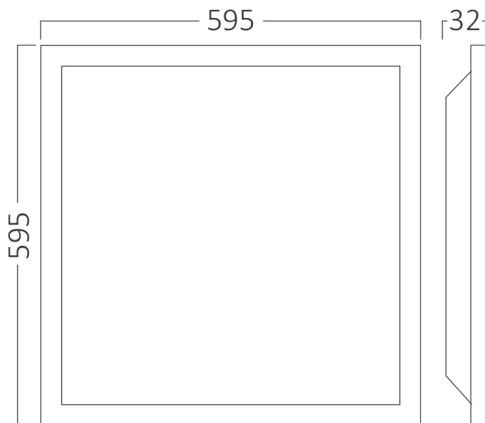

## PRODUCT DATASHEET

MODEL NO BP27-66680

DESCRIPTION BRY-PANELLED-UGR<19-40W-120L-595x595-WHT-3IN1-LED PANEL

### General Characteristics

Model No : BP27-66680