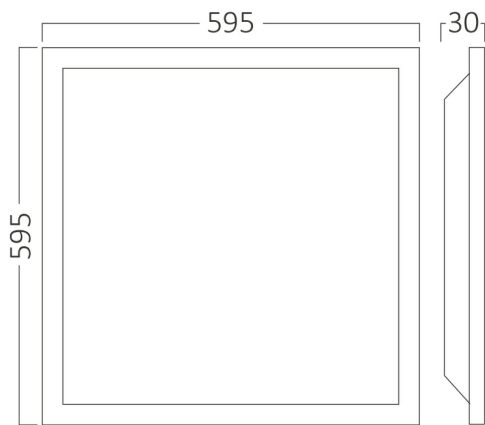

PRODUCT DATASHEET

MODEL NO BP27-46630

DESCRIPTION BRY-PANELLED-RL-40W-595x595-6500K-LED PANEL

IP40

General Characteristics

Model No : BP27-46630