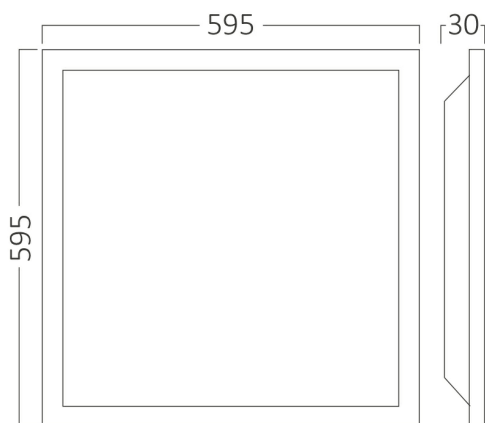

## PRODUCT DATASHEET

MODEL NO BP27-46610

DESCRIPTION BRY-PANELLED-RL-40W-595x595-4000K-LED PANEL

IP40

**General Characteristics**

**Model No** : BP27-46610