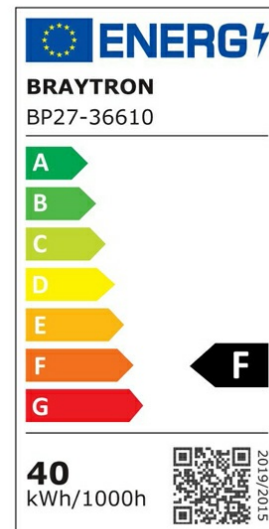

PRODUCT DATASHEET

MODEL NO BP27-36610

DESCRIPTION BRY-PANELLED-RL-40W-595x595-WHT-4000K-LED PANEL

General Characteristics

Model No	:	BP27-36610
Main Family	:	Indoor Lighting
Sub Family	:	LED Big Panel
Type	:	Recessed Panel
Body Color	:	White
Lamp Shape	:	Non-Directional
Dimmable	:	Not-Dimmable
Light Source	:	LED
Warranty	:	3 years
Class	:	Class I
IP	:	IP20

Electrical Characteristics

Lifetime	:	20000 h
Voltage	:	220-240V
Power Factor	:	>0,9
Material	:	Metal
Working Temperature	:	-20 C+40 C
Frequency	:	50-60 Hz

Package Informations

N.W.	:	7,10 kgs
G.W.	:	9,30 kgs
PCS/CTN	:	5 pcs
Length	:	635 mm
Width	:	205 mm
Height	:	640 mm
EAN	:	5949097720611

Product Characteristics

Wattage	:	40 w
Color Temperature	:	4000K
Quse Lumen	:	4200 lm
Color Rendering Index (CRI)	:	>80
Energy Efficiency Level	:	F
Beam Angle	:	110° Degrees
Color Category	:	Natural White

Dimensions & Weight

P. Length	:	595 mm
P. Width	:	595 mm
P. Height	:	27 mm
Weight	:	1420 gr