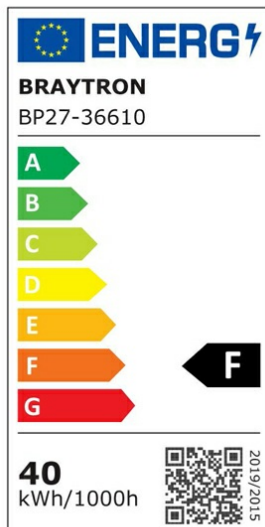

Braytron

PRODUCT DATASHEET

MODEL NO BP27-36610

DESCRIPTION BRY-PANELLED-RL-40W-595x595-WHT-4000K-LED PANEL

IP40

BRAYTRON SRL

Bulavardul iuliu maniu, Nr.616, Sector 6, 061129, Bucuresti-ROMANIA

info@braytron.com

www.braytron.com

Page 1-2

General Characteristics

Model No	:	BP27-36610
Main Family	:	Indoor Lighting
Sub Family	:	LED Big Panel
Type	:	Recessed Panel
Body Color	:	White
Lamp Shape	:	Non-Directional
Dimmable	:	Not-Dimmable
Light Source	:	LED
Warranty	:	3 years
Class	:	Class I
IP	:	IP40

Electrical Characteristics

Lifetime	:	20000 h
Voltage	:	220-240V
Power Factor	:	>0,9
Material	:	Metal
Working Temperature	:	-20 C+40 C
Frequency	:	50-60 Hz

Package Informations

N.W.	:	7,10 kgs
G.W.	:	9,30 kgs
PCS/CTN	:	5 pcs
Length	:	635 mm
Width	:	205 mm
Height	:	640 mm
EAN	:	5949097720611

Product Characteristics

Wattage	:	40 w
Color Temperature	:	4000K
Quse Lumen	:	4200 lm
Color Rendering Index (CRI)	:	>80
Energy Efficiency Level	:	F
Beam Angle	:	110° Degrees
Color Category	:	Natural White