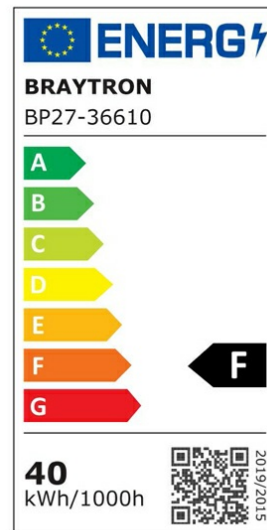

Braytron

PRODUCT DATASHEET

MODEL NO BP27-36610

DESCRIPTION BRY-PANELLED-RL-40W-595x595-WHT-4000K-LED PANEL

IP40

BRAYTRON SRL

Bulavardul iuliu maniu, Nr.616, Sector 6, 061129, Bucuresti-ROMANIA

info@braytron.com

www.braytron.com

General Characteristics

Model No	:	BP27-36610
Main Family	:	Indoor Lighting
Sub Family	:	LED Big Panel
Type	:	Recessed Panel
Body Color	:	White
Lamp Shape	:	Non-Directional
Dimmable	:	Not-Dimmable
Light Source	:	LED
Warranty	:	3 years
Class	:	Class I
IP	:	IP40

Electrical Characteristics

Lifetime	:	20000 h
Voltage	:	220-240V
Power Factor	:	>0,9
Material	:	Metal
Working Temperature	:	-20 C+40 C
Frequency	:	50-60 Hz

Package Informations

N.W.	:	7,10 kgs
G.W.	:	9,30 kgs
PCS/CTN	:	5 pcs
Length	:	635 mm
Width	:	205 mm
Height	:	640 mm
EAN	:	5949097720611

Product Characteristics

Wattage	:	40 w
Color Temperature	:	4000K
Quse Lumen	:	4200 lm
Color Rendering Index (CRI)	:	>80
Energy Efficiency Level	:	F
Beam Angle	:	110° Degrees
Color Category	:	Natural White