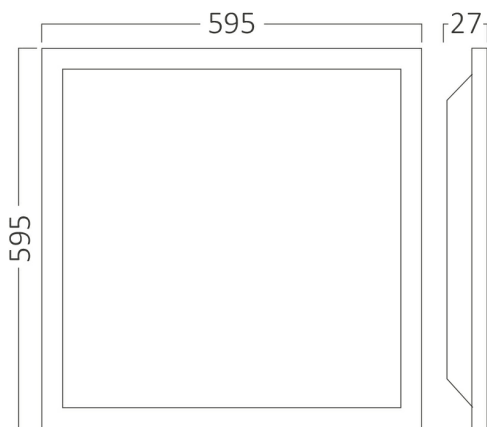

PRODUCT DATASHEET

MODEL NO BP27-36610

DESCRIPTION BRY-PANELLED-RL-40W-595x595-WHT-4000K-LED PANEL

General Characteristics

Model No	:	BP27-36610
Main Family	:	Indoor Lighting
Sub Family	:	LED Big Panel
Type	:	Recessed Panel
Body Color	:	White
Lamp Shape	:	Non-Directional
Dimmable	:	Not-Dimmable
Light Source	:	LED
Warranty	:	3 years
Class	:	Class I
IP	:	IP20

Electrical Characteristics

Lifetime	:	20000 h
Voltage	:	220-240V
Power Factor	:	>0,9
Material	:	Metal
Working Temperature	:	-20 C+40 C
Frequency	:	50-60 Hz

Package Informations

N.W.	:	7,10 kgs
G.W.	:	9,30 kgs
PCS/CTN	:	5 pcs
Length	:	635 mm
Width	:	205 mm
Height	:	640 mm
EAN	:	5949097720611

Product Characteristics

Wattage	:	40 w
Color Temperature	:	4000K
Quse Lumen	:	4200 lm
Color Rendering Index (CRI)	:	>80
Energy Efficiency Level	:	F
Beam Angle	:	110° Degrees
Color Category	:	Natural White

Dimensions & Weight

P. Length	:	595 mm
P. Width	:	595 mm
P. Height	:	27 mm
Weight	:	1420 gr