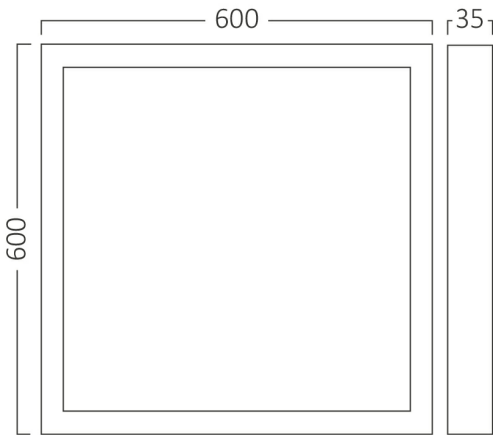

PRODUCT DATASHEET

MODEL NO BP25-56680

DESCRIPTION BRY-BACKLITE-SRC-50W-600x600-WHT-3IN1-LED PANEL

Braytron

CCT & WATT CHANGEABLE
ALL AVAILABLE
IN ONE PRODUCT

<input checked="" type="checkbox"/>	30W	3000K	3400lm
<input checked="" type="checkbox"/>	30W	4000K	3900lm
<input checked="" type="checkbox"/>	30W	6500K	3700lm
<input checked="" type="checkbox"/>	40W	3000K	4300lm
<input checked="" type="checkbox"/>	40W	4000K	5080lm
<input checked="" type="checkbox"/>	40W	6500K	4600lm
<input checked="" type="checkbox"/>	50W	3000K	4900lm
<input checked="" type="checkbox"/>	50W	4000K	5700lm
<input checked="" type="checkbox"/>	50W	6500K	5200lm

Color Temperature Changeable

Color Temperature Switch

Watt Changeable

Watt Changeable Switch

BP25-56680
130lm/W
@ 30W 4000K

Luminare is intended to use in outdoor applications

General Characteristics

Model No	:	BP25-56680
Main Family	:	Indoor Lighting
Sub Family	:	LED Big Panel
Type	:	Surface Frame
Body Color	:	White
Lamp Shape	:	Non-Directional
Dimmable	:	Not-Dimmable
Light Source	:	LED
Warranty	:	2 years
Class	:	Class II
IP	:	IP40

Product Characteristics

Wattage	:	50 w
Color Temperature	:	3IN1
Quse Lumen	:	5200 lm
Color Rendering Index (CRI)	:	>80
Energy Efficiency Level	:	F
Beam Angle	:	110° Degrees
Color Category	:	3IN1

Dimensions & Weight

P. Length	:	600 mm
P. Width	:	600 mm
P. Height	:	35 mm
Weight	:	1700 gr