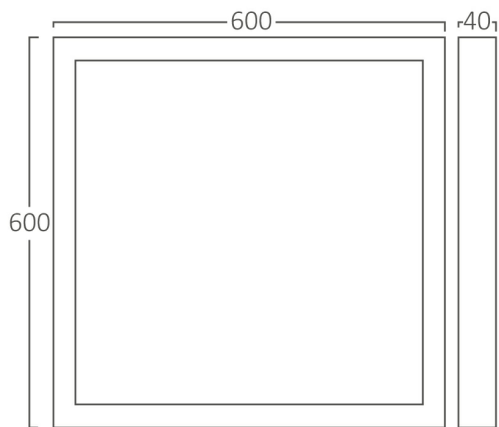

PRODUCT DATASHEET

MODEL NO BP16-99080

DESCRIPTION BRY-ALM-620x620-WHT-SURFACE FRAME

General Characteristics

Model No : BP16-99080