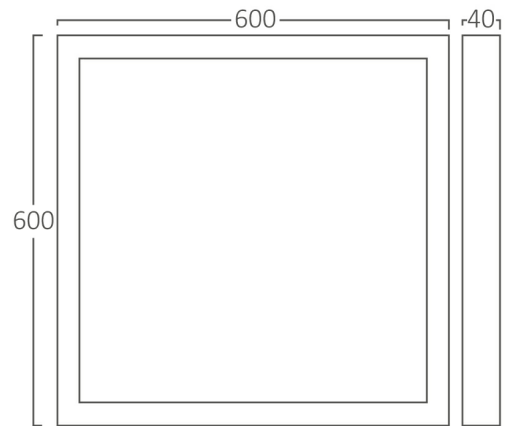

PRODUCT DATASHEET

MODEL NO BP16-99080

DESCRIPTION BRY-ALM-620x620-WHT-SURFACE FRAME

General Characteristics

Model No : BP16-99080