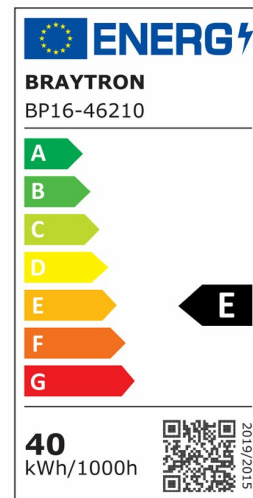

Braytron

PRODUCT DATASHEET

MODEL NO BP16-46210

DESCRIPTION BRY-PANELLED-40W-620x620-WHT-4000K-LED PANEL

BRAYTRON SRL

Bulavardul Iuliu Maniu, Nr.616, Sector 6, 061129, Bucuresti-ROMANIA

info@braytron.com

www.braytron.com

General Characteristics

Model No	:	BP16-46210
Main Family	:	Indoor Lighting
Sub Family	:	LED Big Panel
Type	:	Recessed Panel
Body Color	:	White
Lamp Shape	:	Non-Directional
Dimmable	:	Not-Dimmable
Light Source	:	LED
Warranty	:	3 years
Class	:	Class II
IP	:	IP20

Electrical Characteristics

Lifetime	:	20000 h
Voltage	:	220-240V
Power Factor	:	>0,9
Material	:	Aluminium
Working Temperature	:	-20 C+40 C
Frequency	:	50-60 Hz

Package Informations

N.W.	:	11,50 kgs
G.W.	:	14,50 kgs
PCS/CTN	:	5 pcs
Length	:	690 mm
Width	:	165 mm
Height	:	715 mm
EAN	:	5949097705052

Product Characteristics

Wattage	:	40 w
Color Temperature	:	4000K
Quse Lumen	:	4400 lm
Color Rendering Index (CRI)	:	>80
Energy Efficiency Level	:	E
Beam Angle	:	110° Degrees
Color Category	:	Natural White