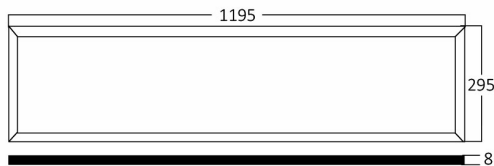

Braytron

PRODUCT DATASHEET

MODEL NO BP16-33130

DESCRIPTION BRY-PANELLED-40W-295x1195-WHT-6500K-LED PANEL

BRAYTRON SRL

Bulavardul iuliu maniu, Nr.616, Sector 6, 061129, Bucuresti-ROMANIA

info@braytron.com

www.braytron.com

General Characteristics

Model No	:	BP16-33130
Main Family	:	Indoor Lighting
Sub Family	:	LED Big Panel
Type	:	Recessed Panel
Body Color	:	White
Lamp Shape	:	Non-Directional
Dimmable	:	Not-Dimmable
Light Source	:	LED
Warranty	:	3 years
Class	:	Class II
IP	:	IP20

Electrical Characteristics

Lifetime	:	20000 h
Voltage	:	220-240V
Power Factor	:	>0,9
Material	:	Aluminium
Working Temperature	:	-20 C+40 C
Frequency	:	50-60 Hz

Package Informations

N.W.	:	12,00 kgs
G.W.	:	14,30 kgs
PCS/CTN	:	6 pcs
Length	:	1250 mm
Width	:	190 mm
Height	:	380 mm
EAN	:	5949097705083

Dimensions & Weight

P. Length	:	1195 mm
P. Width	:	295 mm
P. Height	:	8 mm
Weight	:	2000 gr