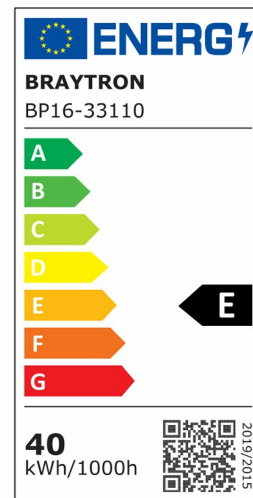

Braytron

PRODUCT DATASHEET

MODEL NO BP16-33110

DESCRIPTION BRY-PANELLED-40W-295x1195-WHT-4000K-LED PANEL

BRAYTRON SRL

Bulavardul iuliu maniu, Nr.616, Sector 6, 061129, Bucuresti-ROMANIA

info@braytron.com

www.braytron.com

General Characteristics

Model No	:	BP16-33110
Main Family	:	Indoor Lighting
Sub Family	:	LED Big Panel
Type	:	Recessed Panel
Body Color	:	White
Lamp Shape	:	Non-Directional
Dimmable	:	Not-Dimmable
Light Source	:	LED
Warranty	:	3 years
Class	:	Class II
IP	:	IP20

Electrical Characteristics

Lifetime	:	20000 h
Voltage	:	220-240V
Power Factor	:	>0,9
Material	:	Aluminium
Working Temperature	:	-20 C+40 C
Frequency	:	50-60 Hz

Package Informations

N.W.	:	12,00 kgs
G.W.	:	14,30 kgs
PCS/CTN	:	6 pcs
Length	:	1250 mm
Width	:	190 mm
Height	:	380 mm
EAN	:	5949097705076

Product Characteristics

Wattage	:	40 w
Color Temperature	:	4000K
Quse Lumen	:	4400 lm
Color Rendering Index (CRI)	:	>80
Energy Efficiency Level	:	E
Beam Angle	:	110° Degrees
Color Category	:	Natural White