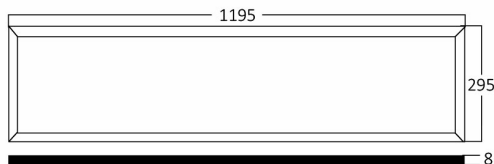

Braytron

PRODUCT DATASHEET

MODEL NO BP16-33110

DESCRIPTION BRY-PANELLED-40W-295x1195-WHT-4000K-LED PANEL

BRAYTRON SRL

Bulavardul iuliu maniu, Nr.616, Sector 6, 061129, Bucuresti-ROMANIA

info@braytron.com

www.braytron.com

General Characteristics

Model No	:	BP16-33110
Main Family	:	Indoor Lighting
Sub Family	:	LED Big Panel
Type	:	Recessed Panel
Body Color	:	White
Lamp Shape	:	Non-Directional
Dimmable	:	Not-Dimmable
Light Source	:	LED
Warranty	:	3 years
Class	:	Class II
IP	:	IP20

Electrical Characteristics

Lifetime	:	20000 h
Voltage	:	220-240V
Power Factor	:	>0,9
Material	:	Aluminium
Working Temperature	:	-20 C+40 C
Frequency	:	50-60 Hz

Package Informations

N.W.	:	12,00 kgs
G.W.	:	14,30 kgs
PCS/CTN	:	6 pcs
Length	:	1250 mm
Width	:	190 mm
Height	:	380 mm
EAN	:	5949097705076

Dimensions & Weight

P. Length	:	1195 mm
P. Width	:	295 mm
P. Height	:	8 mm
Weight	:	2000 gr