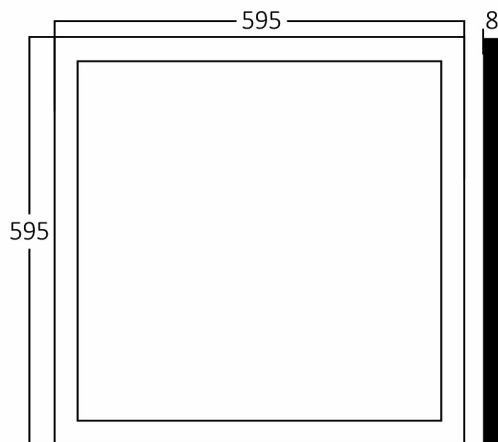

PRODUCT DATASHEET

MODEL NO BP15-56610

DESCRIPTION BRY-PANELLED-48W-595x595-WHT-4000K-LED PANEL

General Characteristics

Model No	:	BP15-56610
Main Family	:	Indoor Lighting
Sub Family	:	LED Big Panel
Type	:	Recessed Panel
Body Color	:	White
Lamp Shape	:	Non-Directional
Dimmable	:	Not-Dimmable
Light Source	:	LED
Warranty	:	2 years
Class	:	Class II
IP	:	IP20

Electrical Characteristics

Lifetime	:	20000 h
Voltage	:	220-240V
Power Factor	:	>0,9
Material	:	Aluminium
Working Temperature	:	-20 C+40 C
Frequency	:	50-60 Hz

Package Informations

N.W.	:	17,00 kgs
G.W.	:	19,70 kgs
PCS/CTN	:	10 pcs
Length	:	650 mm
Width	:	240 mm
Height	:	650 mm
EAN	:	5949097703478

Product Characteristics

Wattage	:	48 w
Color Temperature	:	4000K
Quse Lumen	:	5000 lm
Color Rendering Index (CRI)	:	>80
Energy Efficiency Level	:	F
Beam Angle	:	110° Degrees
Color Category	:	Natural White

Dimensions & Weight

P. Length	:	595 mm
P. Width	:	595 mm
P. Height	:	8 mm
Weight	:	1700 gr