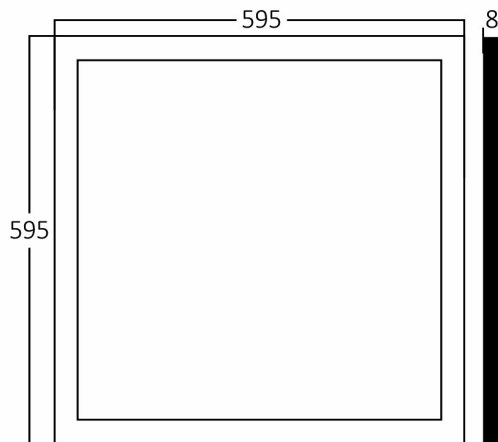

Braytron

PRODUCT DATASHEET

MODEL NO BP15-56600

DESCRIPTION BRY-PANELLED-48W-595x595-WHT-3000K-LED PANEL

BRAYTRON SRL

Bulavardul Iuliu Maniu, Nr.616, Sector 6, 061129, Bucuresti-ROMANIA

info@braytron.com

www.braytron.com

General Characteristics

Model No	:	BP15-56600
Main Family	:	Indoor Lighting
Sub Family	:	LED Big Panel
Type	:	Recessed Panel
Body Color	:	White
Lamp Shape	:	Non-Directional
Dimmable	:	Not-Dimmable
Light Source	:	LED
Warranty	:	2 years
Class	:	Class II
IP	:	IP20

Electrical Characteristics

Lifetime	:	20000 h
Voltage	:	220-240V
Power Factor	:	>0,9
Material	:	Aluminium
Working Temperature	:	-20 C+40 C
Frequency	:	50-60 Hz

Package Informations

N.W.	:	17,00 kgs
G.W.	:	19,70 kgs
PCS/CTN	:	10 pcs
Length	:	650 mm
Width	:	240 mm
Height	:	650 mm
EAN	:	5949097705953

Dimensions & Weight

P. Length	:	595 mm
P. Width	:	595 mm
P. Height	:	8 mm
Weight	:	1700 gr