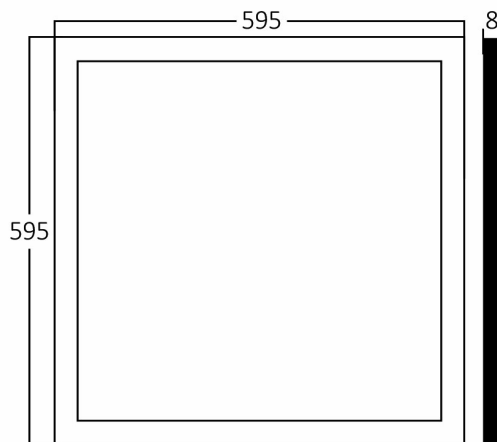

PRODUCT DATASHEET

MODEL NO BP15-56600

DESCRIPTION BRY-PANELLED-48W-595x595-WHT-3000K-LED PANEL

General Characteristics

Model No	:	BP15-56600
Main Family	:	Indoor Lighting
Sub Family	:	LED Big Panel
Type	:	Recessed Panel
Body Color	:	White
Lamp Shape	:	Non-Directional
Dimmable	:	Not-Dimmable
Light Source	:	LED
Warranty	:	2 years
Class	:	Class II
IP	:	IP20

Electrical Characteristics

Lifetime	:	20000 h
Voltage	:	220-240V
Power Factor	:	>0,9
Material	:	Aluminium
Working Temperature	:	-20 C+40 C
Frequency	:	50-60 Hz

Package Informations

N.W.	:	17,00 kgs
G.W.	:	19,70 kgs
PCS/CTN	:	10 pcs
Length	:	650 mm
Width	:	240 mm
Height	:	650 mm
EAN	:	5949097705953

Product Characteristics

Wattage	:	48 w
Color Temperature	:	3000K
Quse Lumen	:	5000 lm
Color Rendering Index (CRI)	:	>80
Energy Efficiency Level	:	F
Beam Angle	:	110° Degrees
Color Category	:	Warm White

Dimensions & Weight

P. Length	:	595 mm
P. Width	:	595 mm
P. Height	:	8 mm
Weight	:	1700 gr