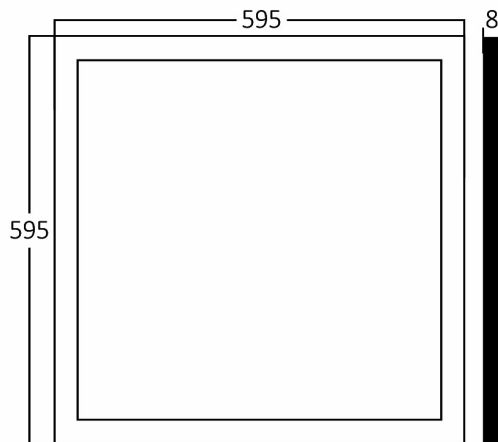

Braytron

PRODUCT DATASHEET

MODEL NO BP15-36610

DESCRIPTION BRY-PANELLED-40W-595x595-WHT-4000K-LED PANEL

BRAYTRON SRL

Bulavardul Iuliu Maniu, Nr.616, Sector 6, 061129, Bucuresti-ROMANIA

info@braytron.com

www.braytron.com

General Characteristics

Model No	:	BP15-36610
Main Family	:	Indoor Lighting
Sub Family	:	LED Big Panel
Type	:	Recessed Panel
Body Color	:	White
Lamp Shape	:	Non-Directional
Dimmable	:	Not-Dimmable
Light Source	:	LED
Warranty	:	2 years
Class	:	Class II
IP	:	IP20

Product Characteristics

Wattage	:	40 w
Color Temperature	:	4000K
Quse Lumen	:	4200 lm
Color Rendering Index (CRI)	:	>80
Energy Efficiency Level	:	F
Beam Angle	:	110° Degrees
Color Category	:	Natural White

Dimensions & Weight

P. Length	:	595 mm
P. Width	:	595 mm
P. Height	:	8 mm
Weight	:	1700 gr