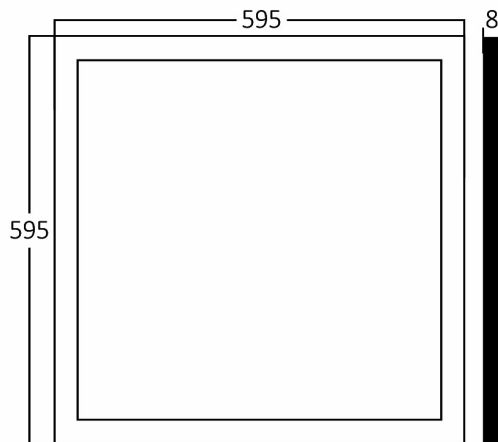

Braytron

PRODUCT DATASHEET

MODEL NO BP15-36600

DESCRIPTION BRY-PANELLED-40W-595x595-WHT-3000K-LED PANEL

BRAYTRON SRL

Bulavardul iuliu maniu, Nr.616, Sector 6, 061129, Bucuresti-ROMANIA

info@braytron.com

www.braytron.com

General Characteristics

Model No	:	BP15-36600
Main Family	:	Indoor Lighting
Sub Family	:	LED Big Panel
Type	:	Recessed Panel
Body Color	:	White
Lamp Shape	:	Non-Directional
Dimmable	:	Not-Dimmable
Light Source	:	LED
Warranty	:	2 years
Class	:	Class II
IP	:	IP20

Electrical Characteristics

Lifetime	:	20000 h
Voltage	:	220-240V
Power Factor	:	>0,9
Material	:	Aluminium
Working Temperature	:	-20 C+40 C
Frequency	:	50-60 Hz

Package Informations

N.W.	:	17,00 kgs
G.W.	:	19,40 kgs
PCS/CTN	:	10 pcs
Length	:	650 mm
Width	:	240 mm
Height	:	650 mm
EAN	:	5949097705946

Dimensions & Weight

P. Length	:	595 mm
P. Width	:	595 mm
P. Height	:	8 mm
Weight	:	1700 gr