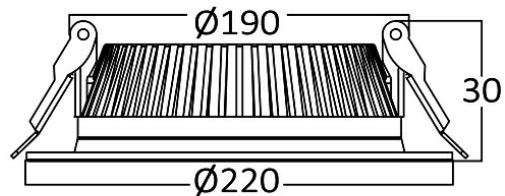

Braytron

PRODUCT DATASHEET

MODEL NO BP14-03630

DESCRIPTION BRY-SMD-RBL-36W-8INC-WHT-6500K-SMD LED PANEL

BRAYTRON SRL

Bulavardul iuliu maniu, Nr.616, Sector 6, 061129, Bucuresti-ROMANIA

info@braytron.com

www.braytron.com

Page 1-2

General Characteristics

Model No	:	BP14-03630
Main Family	:	Indoor Lighting
Sub Family	:	LED Downlight
Type	:	Recessed Panel
Body Color	:	White
Lamp Shape	:	Non-Directional
Dimmable	:	Not-Dimmable
Light Source	:	LED
Warranty	:	2 years
Class	:	Class II
IP	:	IP20

Electrical Characteristics

Lifetime	:	20000 h
Voltage	:	220-240V
Power Factor	:	>0,5
Material	:	Aluminium
Working Temperature	:	-20 C+40 C
Frequency	:	50-60 Hz

Package Informations

N.W.	:	5,82 kgs
G.W.	:	7,40 kgs
PCS/CTN	:	20 pcs
Length	:	460 mm
Width	:	370 mm
Height	:	270 mm
EAN	:	5949097721786

Product Characteristics

Wattage	:	36 w
Color Temperature	:	6500K
Quse Lumen	:	2780 lm
Color Rendering Index (CRI)	:	>70
Beam Angle	:	120° Degrees
Color Category	:	Cool White

Dimensions & Weight

Diameter	:	220 mm
P. Height	:	31 mm
Cutout	:	195 mm
Weight	:	292 gr