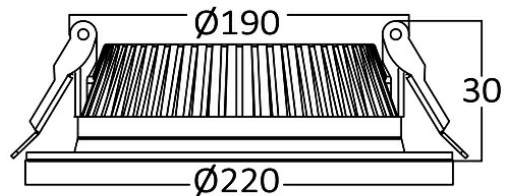

Braytron

PRODUCT DATASHEET

MODEL NO BP14-03610

DESCRIPTION BRY-SMD-RBL-36W-8INC-WHT-4000K-SMD LED PANEL

BRAYTRON SRL

Bulavardul iuliu maniu, Nr.616, Sector 6, 061129, Bucuresti-ROMANIA

info@braytron.com

www.braytron.com

Page 1-2

General Characteristics

Model No	:	BP14-03610
Main Family	:	Indoor Lighting
Sub Family	:	LED Downlight
Type	:	Recessed Panel
Body Color	:	White
Lamp Shape	:	Non-Directional
Dimmable	:	Not-Dimmable
Light Source	:	LED
Warranty	:	2 years
Class	:	Class II
IP	:	IP20

Electrical Characteristics

Lifetime	:	20000 h
Voltage	:	220-240V
Power Factor	:	>0,5
Material	:	Aluminium
Working Temperature	:	-20 C+40 C
Frequency	:	50-60 Hz

Package Informations

N.W.	:	5,82 kgs
G.W.	:	7,40 kgs
PCS/CTN	:	20 pcs
Length	:	460 mm
Width	:	370 mm
Height	:	270 mm
EAN	:	5949097721779

Product Characteristics

Wattage	:	36 w
Color Temperature	:	4000K
Quse Lumen	:	2780 lm
Color Rendering Index (CRI)	:	>70
Beam Angle	:	120° Degrees
Color Category	:	Natural White

Dimensions & Weight

Diameter	:	220 mm
P. Height	:	31 mm
Cutout	:	195 mm
Weight	:	292 gr