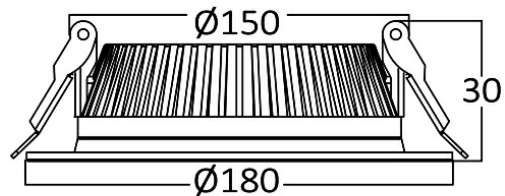

Braytron

PRODUCT DATASHEET

MODEL NO BP14-02410

DESCRIPTION BRY-SMD-RBL-24W-6INC-WHT-4000K-SMD LED PANEL

BRAYTRON SRL

Bulavardul iuliu maniu, Nr.616, Sector 6, 061129, Bucuresti-ROMANIA

info@braytron.com

www.braytron.com

Page 1-2

General Characteristics

Model No	:	BP14-02410
Main Family	:	Indoor Lighting
Sub Family	:	LED Downlight
Type	:	Recessed Panel
Body Color	:	White
Lamp Shape	:	Non-Directional
Dimmable	:	Not-Dimmable
Light Source	:	LED
Warranty	:	2 years
Class	:	Class II
IP	:	IP20

Electrical Characteristics

Lifetime	:	20000 h
Voltage	:	220-240V
Power Factor	:	>0,5
Material	:	Aluminium
Working Temperature	:	-20 C+40 C
Frequency	:	50-60 Hz

Package Informations

N.W.	:	8,18 kgs
G.W.	:	10,25 kgs
PCS/CTN	:	40 pcs
Length	:	385 mm
Width	:	370 mm
Height	:	400 mm
EAN	:	5949097705892

Product Characteristics

Wattage	:	24 w
Color Temperature	:	4000K
Quse Lumen	:	2070 lm
Color Rendering Index (CRI)	:	>70
Beam Angle	:	120° Degrees
Color Category	:	Natural White

Dimensions & Weight

Diameter	:	180 mm
P. Height	:	30 mm
Cutout	:	150 mm
Weight	:	205 gr