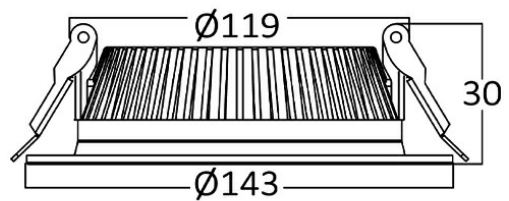

PRODUCT DATASHEET

MODEL NO BP14-02030

DESCRIPTION BRY-SMD-RBL-20W-5INC-WHT-6400K-SMD LED PANEL LIGHT

General Characteristics

Model No	:	BP14-02030
Main Family	:	Indoor Lighting
Sub Family	:	LED Downlight
Type	:	Recessed Panel
Body Color	:	White
Lamp Shape	:	Non-Directional
Dimmable	:	Not-Dimmable
Light Source	:	LED
Warranty	:	2 years
Class	:	Class II
IP	:	IP20

Electrical Characteristics

Lifetime	:	20000 h
Voltage	:	220-240V
Power Factor	:	>0,5
Material	:	Aluminium
Working Temperature	:	-20 C+40 C
Frequency	:	50-60 Hz

Package Informations

N.W.	:	6,14 kgs
G.W.	:	7,75 kgs
PCS/CTN	:	40 pcs
Length	:	360 mm
Width	:	320 mm
Height	:	340 mm
EAN	:	5949097707537

Product Characteristics

Wattage	:	20 w
Color Temperature	:	6500K
Quse Lumen	:	1720 lm
Color Rendering Index (CRI)	:	>70
Beam Angle	:	120° Degrees
Color Category	:	Cool White

Dimensions & Weight

Diameter	:	145 mm
P. Height	:	29 mm
Cutout	:	115 mm
Weight	:	154 gr