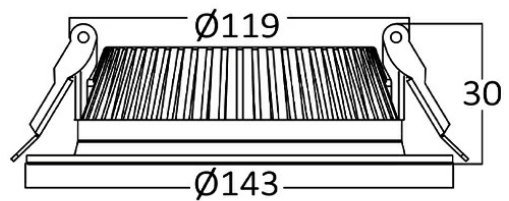

PRODUCT DATASHEET

MODEL NO BP14-02010

DESCRIPTION BRY-SMD-RBL-20W-5INC-WHT-4000K-SMD LED PANEL

General Characteristics

Model No	:	BP14-02010
Main Family	:	Indoor Lighting
Sub Family	:	LED Downlight
Type	:	Recessed Panel
Body Color	:	White
Lamp Shape	:	Non-Directional
Dimmable	:	Not-Dimmable
Light Source	:	LED
Warranty	:	2 years
Class	:	Class II
IP	:	IP20

Electrical Characteristics

Lifetime	:	20000 h
Voltage	:	220-240V
Power Factor	:	>0,5
Material	:	Aluminium
Working Temperature	:	-20 C+40 C
Frequency	:	50-60 Hz

Package Informations

N.W.	:	6,14 kgs
G.W.	:	7,75 kgs
PCS/CTN	:	40 pcs
Length	:	360 mm
Width	:	320 mm
Height	:	340 mm
EAN	:	5949097707896

Product Characteristics

Wattage	:	20 w
Color Temperature	:	4000K
Quse Lumen	:	1720 lm
Color Rendering Index (CRI)	:	>70
Beam Angle	:	120° Degrees
Color Category	:	Natural White

Dimensions & Weight

Diameter	:	145 mm
P. Height	:	29 mm
Cutout	:	115 mm
Weight	:	154 gr