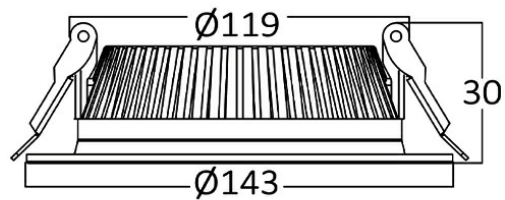

Braytron

PRODUCT DATASHEET

MODEL NO BP14-02000

DESCRIPTION BRY-SMD-RBL-20W-5INC-WHT-3000K-SMD LED PANEL

BRAYTRON SRL

Bulavardul iuliu maniu, Nr.616, Sector 6, 061129, Bucuresti-ROMANIA

info@braytron.com

www.braytron.com

Page 1-2

General Characteristics

Model No	:	BP14-02000
Main Family	:	Indoor Lighting
Sub Family	:	LED Downlight
Type	:	Recessed Panel
Body Color	:	White
Lamp Shape	:	Non-Directional
Dimmable	:	Not-Dimmable
Light Source	:	LED
Warranty	:	2 years
Class	:	Class II
IP	:	IP20

Electrical Characteristics

Lifetime	:	20000 h
Voltage	:	220-240V
Power Factor	:	>0,5
Material	:	Aluminium
Working Temperature	:	-20 C+40 C
Frequency	:	50-60 Hz

Package Informations

N.W.	:	6,14 kgs
G.W.	:	7,75 kgs
PCS/CTN	:	40 pcs
Length	:	360 mm
Width	:	320 mm
Height	:	340 mm
EAN	:	5949097707520

Product Characteristics

Wattage	:	20 w
Color Temperature	:	3000K
Quse Lumen	:	1720 lm
Color Rendering Index (CRI)	:	>70
Beam Angle	:	120° Degrees
Color Category	:	Warm White

Dimensions & Weight

Diameter	:	145 mm
P. Height	:	29 mm
Cutout	:	115 mm
Weight	:	154 gr